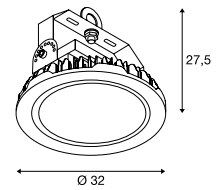

1003107 + 1001691 + 1001692 131

PARA FLAC
 PD/CL, DALI

A-A++ Range A++-E

LED INSIDE

NEW VARIANT

Product details

220-240V ~50/60Hz | 1600mA
 Total consumption: 104W
 Material: Aluminium / Polycarbonate (PC)
 Dimmable: Dali

Dimensioned drawing

Note

Product supplied without chain and can be suspended using normal commercial chains. Open cable end.

Recommended accessories

- IP68 connection box, 3-pole
 Item no. 228730
- Reflec or
 Item no. 1000918
- Refractor
 Item no. 1001691
- Refractor cover
 Item no. 1001692