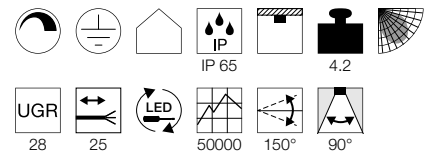

1003107 + 1001691 + 1001692 131

PARA FLAC
 PD/CL, DALI

A-A++ Range A++-E

LED INSIDE

NEW VARIANT

Product details

220-240V ~50/60Hz | 1600mA
 Total consumption: 104W
 Material: Aluminium / Polycarbonate (PC)
 Dimmable: Dali

Dimensioned drawing

Note

Product supplied without chain and can be suspended using normal commercial chains. Open cable end.

Recommended accessories

- IP68 connection box, 3-pole
 Item no. 228730
- Reflec or
 Item no. 1000918
- Refractor
 Item no. 1001691
- Refractor cover
 Item no. 1001692