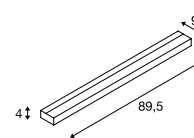

Product details

220-240V ~50/60Hz | 700mA
Total consumption: 30W
Material: Aluminium / Glass

Dimensioned drawing

Dimensioned drawing

Dimensioned drawing

Variant	Item no.
1020lm 3000K CRI>80 □ white	1002962
1020lm 3000K CRI>80 □ matt aluminium	1002964