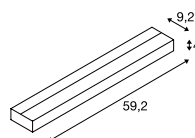

Product details

220-240V ~50/60Hz | 700mA
Total consumption: 30W
Material: Aluminium / Glass

Dimensioned drawing

Dimensioned drawing

Dimensioned drawing

Variant	Item no.
1020lm 3000K CRI>80 □ white	1002962
1020lm 3000K CRI>80 □ matt aluminium	1002964