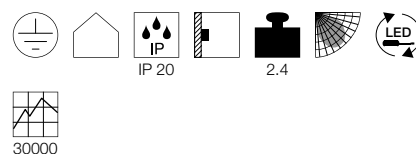

SEDO 7
WL

SEDO 14
WL

SEDO 21
WL

Product details

220-240V ~50/60Hz | 350mA
Total consumption: 11.5W
Material: Aluminium / Glass

Product details

220-240V ~50/60Hz | 500mA
Total consumption: 16W
Material: Aluminium / Glass

Product details

220-240V ~50/60Hz | 700mA
Total consumption: 30W
Material: Aluminium / Glass

Dimensioned drawing

Dimensioned drawing

Dimensioned drawing

Variant	Item no.
1020lm 3000K CRI>80 □ white	1002962
1020lm 3000K CRI>80 □ matt aluminium	1002964