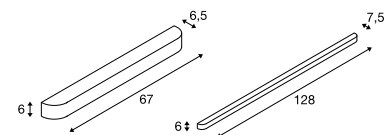

1002239 169

ARLINA 60/130  
WL

A-A++ Range A++-E

LED INSIDE

NEW

Product details

220-240V ~50/60Hz | 500mA  
Material: Aluminium / Glass  
Product dimensions: W: 6.8 cm H: 6 cm

ARLINA 60/130  
WL, T16

A-A+ Range A++-E

LED INSIDE

Product details

220-240V ~50/60Hz  
Total consumption: 31.5W  
Material: Aluminium

Dimensioned drawing

Recommended lamp

LED G5 28W  
3000K 2600lm EEL=A+  
44kWh/1000h  
Item no. 548028

Lamp details

28W T16

155216 169

Variant	Item no.
1400lm   3000K   CRI>80   20W   L: 67 cm   2.2 kg aluminium	1002239
2400lm   3000K   CRI>80   28W   L: 128 cm   3.9 kg aluminium	1002240

Variant	Item no.
G5   T16   L: 67 cm   2.2 kg aluminium	155206
G5   T16   L: 128 cm   3.8 kg aluminium	155216