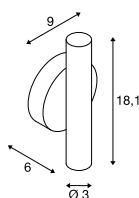

KARPO UP/DOWN WL

A-A++ Range A++-E

- Premium LED with CRI>90

Product details

100-240V ~50/60Hz | 450mA
Total consumption: 10W
Material: Aluminium

Dimensioned drawing

Variant	Item no.
Up: 320lm 3000K CRI>90 Down: 320lm 3000K CRI>90	
■ black	1000675
Up: 370lm 3000K CRI>90 Down: 370lm 3000K CRI>90	
□ white	1000676
Up: 340lm 3000K CRI>90 Down: 340lm 3000K CRI>90	
■ gold	1002174

ENOLA B WL, QPAR51

E-A++ Range A++-E

Product details

230V ~50Hz
Material: Aluminium / Steel

Dimensioned drawing

Recommended accessories

■ Deco ring
Item no. 151840

Recommended lamp

LED GU10 7.2W 36°
2700K 470lm EEL=A+
8kWh/1000h
Item no. 560542

LED GU10 7.2W 36°
3000K 520lm EEL=A+
8kWh/1000h
Item no. 1001561

Lamp details

2x max. 50W QPAR51
L: 8.5 cm max.

Variant	Item no.
GU10 QPAR51	
■ black	151800
GU10 QPAR51	
□ white	151801
GU10 QPAR51	
■ gold	151803
GU10 QPAR51	
■ grey / black	151804

ASTINA UP/DOWN WL, QPAR51

A-A++ Range A++-E

- High-quality, frosted glass

Product details

220-240V ~50/60Hz
Material: Aluminium / Steel

Dimensioned drawing

Lamp details

2x max. 10W QPAR51