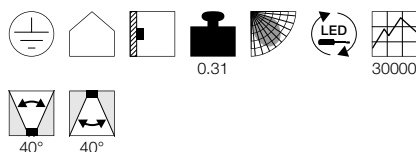

KARPO UP/DOWN WL

A-A++ Range A++-E

- Premium LED with CRI>90

Product details

100-240V ~50/60Hz | 450mA
Total consumption: 10W
Material: Aluminium

Dimensioned drawing

Variant	Item no.
Up: 320lm 3000K CRI>90 Down: 320lm 3000K CRI>90	
■ black	1000675
Up: 370lm 3000K CRI>90 Down: 370lm 3000K CRI>90	
□ white	1000676
Up: 340lm 3000K CRI>90 Down: 340lm 3000K CRI>90	
■ gold	1002174