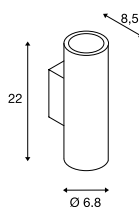

KARPO UP/DOWN WL

A-A++ Range A++-E

- Premium LED with CRI>90

Product details

100-240V ~50/60Hz | 450mA
Total consumption: 10W
Material: Aluminium

Dimensioned drawing

Variant	Item no.
Up: 320lm 3000K CRI>90 Down: 320lm 3000K CRI>90	
■ black	1000675
Up: 370lm 3000K CRI>90 Down: 370lm 3000K CRI>90	
□ white	1000676
Up: 340lm 3000K CRI>90 Down: 340lm 3000K CRI>90	
■ gold	1002174

ENOLA B WL, QPAR51

E-A++ Range A++-E

Product details

230V ~50Hz
Material: Aluminium / Steel

Dimensioned drawing

Recommended accessories

■ Deco ring
Item no. 151840

Recommended lamp

ASTINA UP/DOWN WL, QPAR51

A-A++ Range A++-E

- High-quality, frosted glass

Product details

220-240V ~50/60Hz
Material: Aluminium / Steel

Dimensioned drawing

Lamp details

2x max. 10W QPAR51