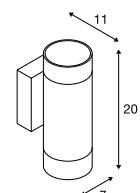

ENOLA B WL, QPAR51

E-A++ Range A++-E

Product details

230V ~50Hz
Material: Aluminium / Steel

Dimensioned drawing

Recommended accessories

■ Deco ring
Item no. 151840

Recommended lamp

ASTINA UP/DOWN WL, QPAR51

A-A++ Range A++-E

- High-quality, frosted glass

Product details

220-240V ~50/60Hz
Material: Aluminium / Steel

Dimensioned drawing

Lamp details

2x max. 10W QPAR51