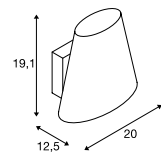

COUPA WL, QT14

D-A+ Range
A++-E

NEW

- High-quality, frosted glass

Product details

220-240V ~50/60Hz
Material: Steel / Glass

1.12

Dimensioned drawing