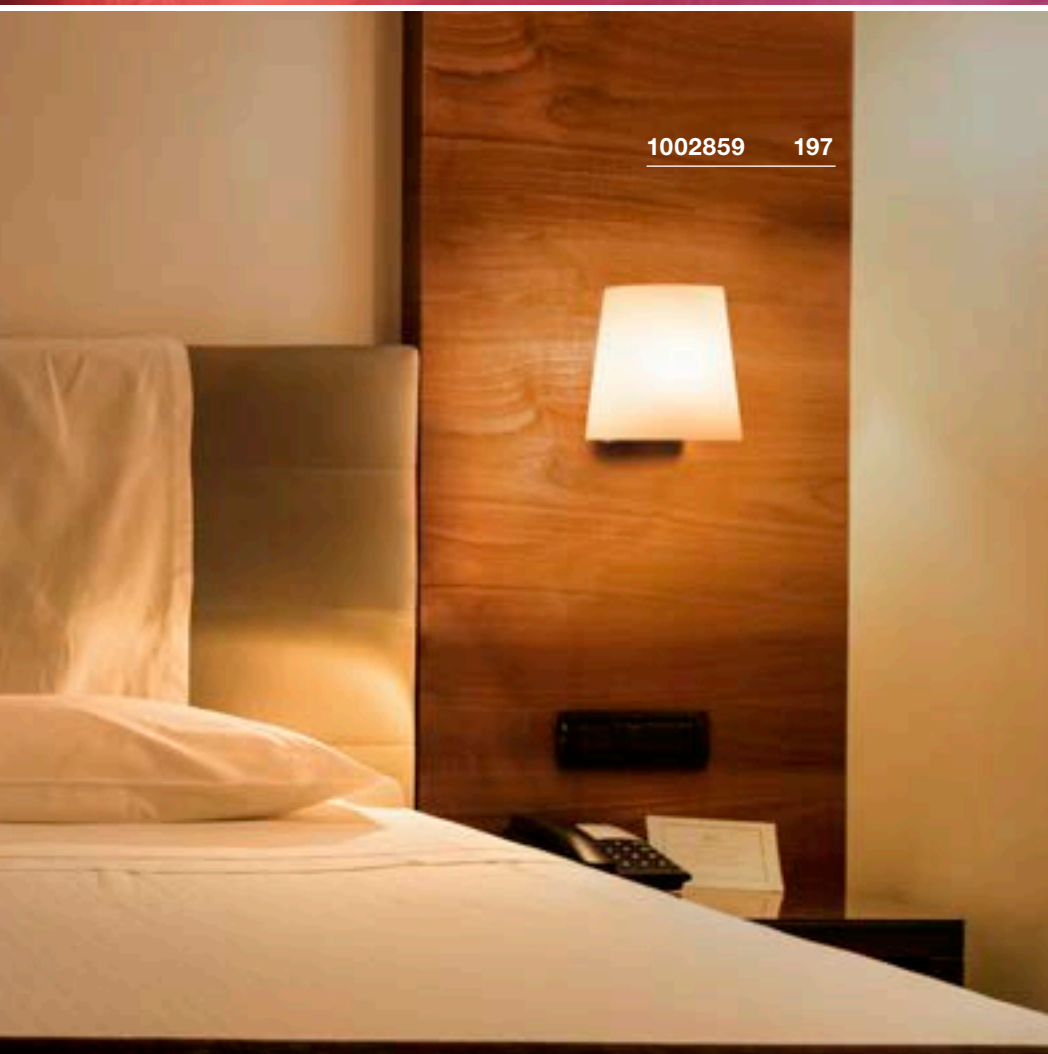

COUPA WL, QT14

D-A+ Range
A++-E

NEW

- High-quality, frosted glass

Product details

220-240V ~50/60Hz
Material: Steel / Glass

1.12

Dimensioned drawing

Recommended lamp

G9 2.7W
2600K 250lm EEL=A+
3kWh/1000h
Item no. 560302

LED G9 2.5W
2700K 180lm EEL=A+
3kWh/1000h
Item no. 1002131

Lamp details

max. 42W QT14
L: 9 cm max.

Variant	Item no.
G9 QT14 chrome / white	1002859