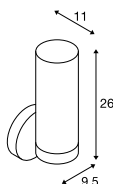

WL 106  
E14

E-A++ Range A++-E

Product details

220-240V ~50/60Hz  
Material: Aluminium / Glass

Dimensioned drawing

Recommended lamp

LED E14 6.5W 280°  
3000K 480lm EEL=A+  
7kWh/1000h  
Item no. 560372

LED E14 4W  
2700K 250lm EEL=A+  
4kWh/1000h  
Item no. 560222

Lamp details

max. 40W  
Ø: 3.6 cm max. L: 11 cm max.

Variant	Item no.
E14	
chrome	1002228

WL 106  
E14

E-A++ Range A++-E

Product details

220-240V ~50/60Hz  
Material: Aluminium / Glass

Dimensioned drawing

Recommended lamp

E14 4W  
2700K 250lm EEL=A+  
4kWh/1000h  
Item no. 560222

Lamp details

2x max. 40W  
Ø: 3.6 cm max. L: 11 cm max.

Variant	Item no.
E14	
chrome	1002229