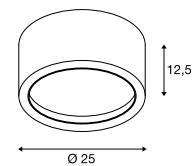

Dimensioned drawing

161461 241

Variant	Item no.
1580/1650lm | 3000/4000K | CRI>80	
□ matt white / frosted	1002967
1580/1650lm | 3000/4000K | CRI>80	
■ matt black / frosted	1002968

Variant	Item no.
2000lm | 3000K | CRI>80	
□ white	161461
2000lm | 3000K | CRI>80	
■ grey	161464
2000lm | 3000K | CRI>80	
■ black	1001939