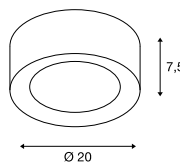

1002968 241

FERA 25
CL, DALI

A-A++ Range A++-E

LED INSIDE

NEW

- Switchable light colour

Product details

220-240V ~50/60Hz | 500mA
Total consumption: 19.5W
Material:
Polycarbonate (PC) / Polymethylacrylate (PMMA)
Dimmable: Dali

Icons representing: light distribution (circular), square footprint, house icon, mounting type, beam angle (90°), LED symbol, and a graph showing light output over 30000 hours.

Dimensioned drawing

FERA 25
CL

A-A++ Range A++-E

LED INSIDE

Product details

100-240V ~50/60Hz | 550mA
Total consumption: 21W
Material:
Aluminium / Polystyrene (PS)

Icons representing: light distribution (circular), square footprint, house icon, mounting type, beam angle (100°), LED symbol, and a graph showing light output over 20000 hours.