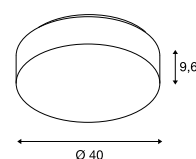

LIPSY® 40  
CW, Drum, DALI

Dimensioned drawing

Variant	Item no.
1800/2000lm   3000/4000K   CRI>80   0.77 kg	
☐ white	1002940

LIPSY® 50  
CW, Drum, DALI

Dimensioned drawing

Variant	Item no.
2200/2400lm   3000/4000K   CRI>80   0.96 kg	
☐ white	1002941