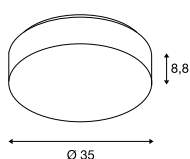

LIPSY®  
CW, Drum, DALI

A-A++ Range A++-E

- Switchable light colour

Product details

220-240V ~50/60Hz | 500mA  
Total consumption: 18W/21W  
Material: Aluminium / Polycarbonate (PC)  
Dimmable: Dali

1002940 313

LIPSY® 40  
CW, Drum, DALI

Dimensioned drawing

Variant	Item no.
1800/2000lm   3000/4000K   CRI>80   0.77 kg	
☐ white	1002940

LIPSY® 50  
CW, Drum, DALI

Dimensioned drawing

Variant	Item no.
2200/2400lm   3000/4000K   CRI>80   0.96 kg	
☐ white	1002941