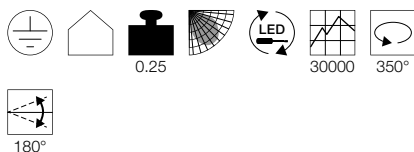

REVILO TRACK  
D-TRACK®

Product details

220-240V ~50/60Hz  
Total consumption: 9.5W  
Material: Aluminium / Steel

Dimensioned drawing

Recommended accessories

- Deco ring  
Item no. 140240
- Deco ring  
Item no. 140241
- Deco ring  
Item no. 140243