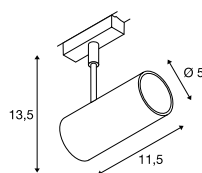

Product details

220-240V ~50/60Hz  
Total consumption: 9.5W  
Material: Aluminium / Steel

Dimensioned drawing

Recommended accessories

- Deco ring  
Item no. 140240
- Deco ring  
Item no. 140241
- Deco ring  
Item no. 140243