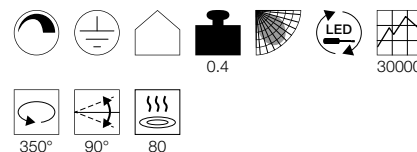

Product details

220-240V ~50/60Hz | 350mA
Total consumption: 17W
Material: Aluminium
Dimmable: Triac C, Triac L