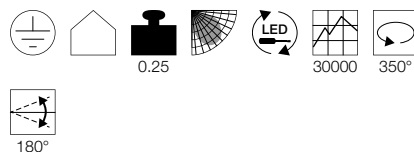

Product details

220-240V ~50/60Hz
Total consumption: 9.5W
Material: Aluminium / Steel