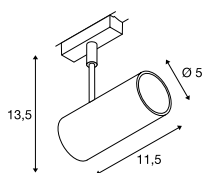

REVILO TRACK  
D-TRACK®

Product details

220-240V ~50/60Hz  
Total consumption: 9.5W  
Material: Aluminium / Steel

Dimensioned drawing

Recommended accessories

- Deco ring  
Item no. 140240
- Deco ring  
Item no. 140241
- Deco ring  
Item no. 140243

Product details

220-240V ~50/60Hz  
Total consumption: 9.5W  
Material: Aluminium / Steel

Dimensioned drawing

Recommended accessories

- Deco ring  
Item no. 140240
- Deco ring  
Item no. 140241
- Deco ring  
Item no. 140243