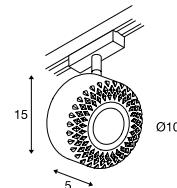

REVILO TRACK  
D-TRACK®

Product details

220-240V ~50/60Hz  
Total consumption: 9.5W  
Material: Aluminium / Steel

Dimensioned drawing

Recommended accessories

- Deco ring  
Item no. 140240
- Deco ring  
Item no. 140241
- Deco ring  
Item no. 140243

Product details

220-240V ~50/60Hz  
Total consumption: 9.5W  
Material: Aluminium / Steel

Dimensioned drawing

Recommended accessories

- Deco ring  
Item no. 140240
- Deco ring  
Item no. 140241
- Deco ring  
Item no. 140243

Product details

220-240V ~50/60Hz | 350mA  
Total consumption: 17W  
Material: Aluminium  
Dimmable: Triac C, Triac L

Dimensioned drawing

Recommended accessories

- Deco ring  
Item no. 140240
- Deco ring  
Item no. 140241
- Deco ring  
Item no. 140243