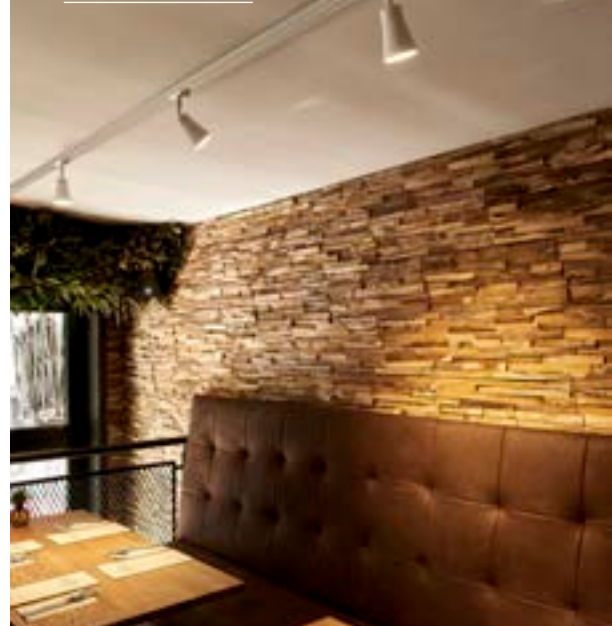

NOBLO SPOT
1 circuit, Triple Track Set

A-A++ Range A++-E

NEW VARIANT

LED INSIDE

PURI TRACK
1 circuit, Triple Track Set

E-A++ Range A++-E

Product details

220-240V ~50/60Hz | 350mA
Total consumption: 22.5W
Material: Aluminium

2.11

30000

Note

The set consists of:

- 2x 1m 240V tracks [143010/-1/-2]
- 1x feed-in cable/longitudinal connector [143100/-1/-2]
- 1x 2 end caps [143130/-1/-2]
- 3x lamp heads NOBLO [1001862/-3/-4]

Product details

230V ~50Hz
Total consumption: 12.9W
Material: Aluminium

3.1

340°

85°

Note

The set consists of:

- 2x 1m 240V tracks
- 1x long connector
- 1x 2 end caps
- 3x lamp heads PURI
- 3x LED GU10 lamps
- 3x deco rings for GU10

Lamp details

3x 4.3W LEDs GU10 51mm

Variant	Item no.
1860lm | 2700K | CRI>80	
■ black	1002610
1860lm | 2700K | CRI>80	
□ white	1002611
1860lm | 2700K | CRI>80	
■ grey	1002612

Variant	Item no.
GU10 | LED GU10 51mm	
■ black	143190
GU10 | LED GU10 51mm	
□ white	143191
GU10 | LED GU10 51mm	
■ grey	143194

1002611 387

144201 387

1001868 387