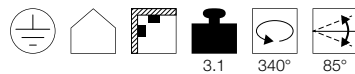

Product details

230V ~50Hz
Total consumption: 12.9W
Material: Aluminium