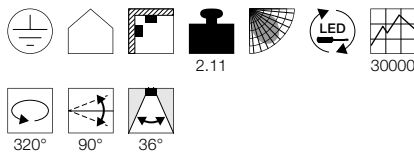

NOBLO SPOT
1 circuit, Triple Track Set

A-A++ Range A++-E

NEW VARIANT

LED INSIDE

PURI TRACK
1 circuit, Triple Track Set

E-A++ Range A++-E

Product details

220-240V ~50/60Hz | 350mA
Total consumption: 22.5W
Material: Aluminium

2.11

30000

Note

The set consists of:

- 2x 1m 240V tracks [143010/-1/-2]
- 1x feed-in cable/longitudinal connector [143100/-1/-2]
- 1x 2 end caps [143130/-1/-2]
- 3x lamp heads NOBLO [1001862/-3/-4]

Product details