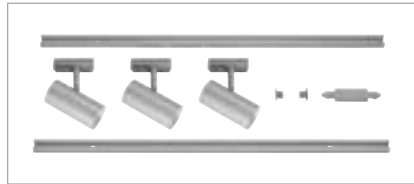

NOBLO SPOT
1 circuit, Triple Track Set

A-A++ Range A++-E

NEW VARIANT

LED INSIDE

PURI TRACK
1 circuit, Triple Track Set

E-A++ Range A++-E

Product details

220-240V ~50/60Hz | 350mA
Total consumption: 22.5W
Material: Aluminium

2.11

30000

Note

The set consists of:

- 2x 1m 240V tracks [143010/-1/-2]
- 1x feed-in cable/longitudinal connector [143100/-1/-2]
- 1x 2 end caps [143130/-1/-2]
- 3x lamp heads NOBLO [1001862/-3/-4]

Product details

230V ~50Hz
Total consumption: 12.9W
Material: Aluminium

3.1

340°

85°

Note

The set consists of:

- 2x 1m 240V tracks
- 1x long connector
- 1x 2 end caps
- 3x lamp heads PURI
- 3x LED GU10 lamps
- 3x deco rings for GU10