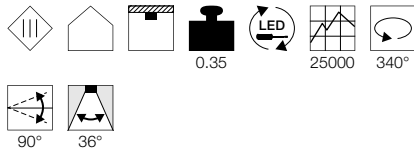

NOBLO SPOT
LV, Rope Track

A-A++ Range
A++-E

NEW VARIANT

1002695 424

Product details

12V ~50Hz

Material: Aluminium / Polymethylacrylate (PMMA)

Dimensioned drawing