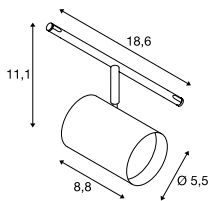

NOBLO SPOT
LV, Rope Track

A-A++ Range
A++-E

NEW VARIANT

1002695 424

Product details

12V ~50Hz

Material: Aluminium / Polymethylacrylate (PMMA)

Dimensioned drawing