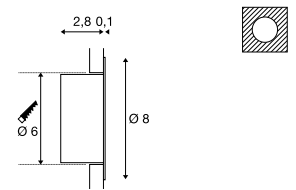

#### Dimensioned drawing

### WORD EL

A-A++ Range A++-E

LED INSIDE

NEW

• Installation in standard switch socket possible