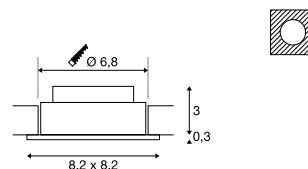

220-240V ~50/60Hz | 350mA
Total consumption: 5.3W
Material: Aluminium

Icons: square, house, cut-out, depth 0.19, fan, LED, 40000, beam spread 30°, 38°

Dimensioned drawing

Note

Clip springs
Material thickness, mounting surface: 20 mm

NEW TRIA 68
Single, square, CS

A-A++ Range A++-E

LED INSIDE

NEW VARIANT

- Premium LED
- Installation depth <40 mm
- Convenient ceiling cut-out for standard drill bits

Product details

220-240V ~50/60Hz | 350mA
Total consumption: 5.3W
Material: Aluminium

Icons: square, house, cut-out, depth 0.19, fan, LED, 40000, beam spread 38°, 38°

Dimensioned drawing

Note

Clip springs
Material thickness, mounting surface: 20 mm

Variant	Item no.
300lm 3000K CRI80	
■ matt black	1003061
300lm 2700K CRI80	
■ matt black	1003062
300lm 2700K CRI80	
□ matt white	1003063
300lm 2700K CRI80	
■ brushed aluminium	1003064
300lm 3000K CRI80	
□ matt white	113961
300lm 3000K CRI80	
■ brushed aluminium	113966