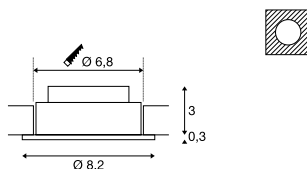

220-240V ~50/60Hz | 350mA
Total consumption: 5.3W
Material: Aluminium

Icons: square, house, cut-out, depth 0.19, fan, LED, 40000, beam spread 30°, 38°

Dimensioned drawing

Note

Clip springs
Material thickness, mounting surface: 20 mm

Icons: square, house, cut-out, depth 0.19, fan, LED, 40000, beam spread 38°, 38°

Dimensioned drawing

Note

Clip springs
Material thickness, mounting surface: 20 mm

Variant	Item no.
300lm 3000K CRI80	
■ matt black	1003061
300lm 2700K CRI80	
■ matt black	1003062
300lm 2700K CRI80	
□ matt white	1003063
300lm 2700K CRI80	
■ brushed aluminium	1003064
300lm 3000K CRI80	
□ matt white	113961
300lm 3000K CRI80	
■ brushed aluminium	113966