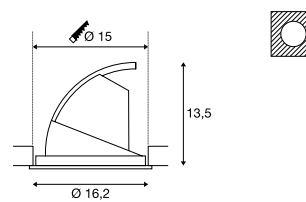

- Premium LED with CRI>90
- Rotating and tilting light outlet

Product details

700mA | 25.5W
Material: Aluminium

0.55 30000

240° 50° 40°

Dimensioned drawing

Note

Material thickness, mounting surface: 30 mm