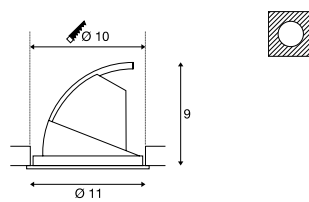

240° 45° 36°

Dimensioned drawing

Note

Material thickness, mounting surface: 20 mm

Recommended accessories

LED driver 350mA | 10W
Item no. 464140

GIMBLE IN 100
EL

A-A++ Range A++-E

LED INSIDE

NEW

- Premium LED with CRI>90
- Rotating and tilting light outlet

Product details

350mA | 13W
Material: Aluminium

0.22 30000

240° 45° 36°

Dimensioned drawing

- Premium LED with CRI>90
- Rotating and tilting light outlet

Product details

700mA | 25.5W
Material: Aluminium

0.55 30000

240° 50° 40°

Dimensioned drawing

Note

Material thickness, mounting surface: 30 mm