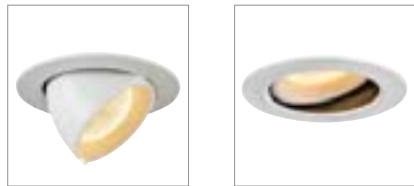

GIMBLE IN 68
EL

A-A++ Range A++-E

LED INSIDE

NEW

- Premium LED with CRI>90
- Rotating and tilting light outlet

Product details

350mA | 6W
Material: Aluminium

0.11 30000

240° 45° 36°

Dimensioned drawing

Note

Material thickness, mounting surface: 20 mm

Recommended accessories

LED driver 350mA | 10W
Item no. 464140

GIMBLE IN 100
EL

A-A++ Range A++-E

LED INSIDE

NEW

- Premium LED with CRI>90
- Rotating and tilting light outlet

Product details

350mA | 13W
Material: Aluminium

0.22 30000

240° 45° 36°

Dimensioned drawing

- Premium LED with CRI>90
- Rotating and tilting light outlet

Product details

700mA | 25.5W
Material: Aluminium

0.55 30000

240° 50° 40°

Dimensioned drawing

Note

Material thickness, mounting surface: 30 mm