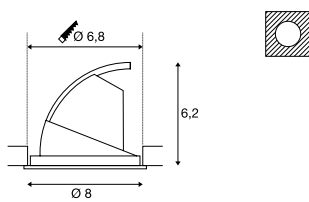

GIMBLE IN 68
EL

A-A++ Range A++-E

LED INSIDE

NEW

- Premium LED with CRI>90
- Rotating and tilting light outlet

Product details

350mA | 6W
Material: Aluminium

0.11 30000

240° 45° 36°

Dimensioned drawing

Note

Material thickness, mounting surface: 20 mm

Recommended accessories

LED driver 350mA | 10W
Item no. 464140

GIMBLE IN 100
EL

A-A++ Range A++-E

LED INSIDE

NEW

- Premium LED with CRI>90
- Rotating and tilting light outlet

Product details

350mA | 13W
Material: Aluminium

0.22 30000

240° 45° 36°

Dimensioned drawing

- Premium LED with CRI>90
- Rotating and tilting light outlet

Product details

700mA | 25.5W
Material: Aluminium

0.55 30000

240° 50° 40°

Dimensioned drawing

Note

Material thickness, mounting surface: 30 mm