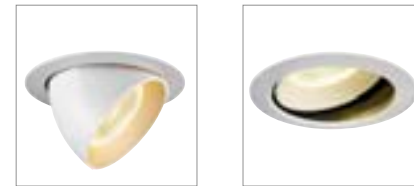

GIMBLE IN 68
EL

A-A++ Range A++-E

LED INSIDE

NEW

- Premium LED with CRI>90
- Rotating and tilting light outlet

Product details

350mA | 6W
Material: Aluminium

0.11 30000

LED INSIDE

NEW

- Premium LED with CRI>90
- Rotating and tilting light outlet

Product details

350mA | 13W
Material: Aluminium

0.22 30000

240° 45° 36°

Dimensioned drawing

Note

Material thickness, mounting surface: 25 mm

Recommended accessories

LED driver 350mA | 15W
Item no. 464031

GIMBLE IN 150
EL

A-A++ Range A++-E

LED INSIDE

NEW

- Premium LED with CRI>90
- Rotating and tilting light outlet

Product details

700mA | 25.5W
Material: Aluminium

0.55 30000

240° 50° 40°

Dimensioned drawing

Note

Material thickness, mounting surface: 30 mm