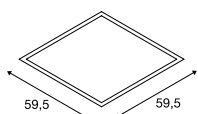

**Product details**

1050mA | 35W  
Material: Aluminium / Polystyrene (PS)  
Product dimensions: H: 0.9 cm  
Installation dimensions: D: 5 cm

**Dimensioned drawing**

**Note**

Open cable end

**Recommended accessories**