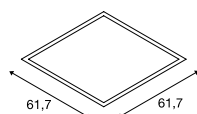

Note

Open cable end

Recommended accessories

- ☐ LED driver 1050mA | 40W Triac trailing edge dimmable
  Item no. 464804
- ☐ LED driver 50W | 1050mA | 1-10V/DALI dimmable, incl. strain relief
  Item no. 1002425

Variant	Item no.
4000lm | 3000K | CRI>90 ☐ white	1003073