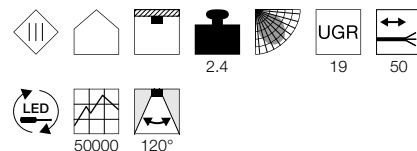

Dimensioned drawing

Note

Open cable end

Recommended accessories

- ☐ LED driver 50W | 1050mA | 1-10V/DALI dimmable, incl. strain relief
  Item no. 1002425

Variant	Item no.
3600lm | 3000/4000K | CRI>90 ☐ white	1003075