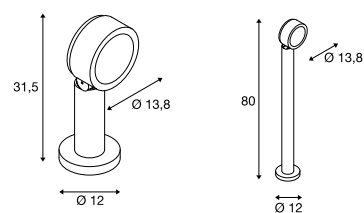

228545 577

1002907 577

ENOLA C Pole

A-A++ Range A++-E

Product details

100-240V ~50/60Hz | 500mA  
Total consumption: 12W  
Material: Aluminium / Glass

Dimensioned drawing

Note

Open cable end

Recommended accessories

■ IP68 connection box, 3-pole  
Item no. 228730

Variant	Item no.
800lm   3000K   CRI>80 ■ anthracite	228545

ESKINA 30/80 Pole

A-A++ Range A++-E

Product details

220-240V ~50/60Hz | 350mA  
Total consumption: 14.5W  
Material: Aluminium  
Dimmable: Triac C

Dimensioned drawing

Note

1002906 - IP 2-pin mains plug  
1002907 - Open cable end

Recommended accessories

■ Earth spike  
Item no. 230060

Variant	Item no.
1000lm   3000/4000K   CRI>80 Ø: 31.5 cm   1.3 kg ■ matt anthracite	1002906
1000lm   3000/4000K   CRI>80 Ø: 80 cm   1.89 kg ■ matt anthracite	1002907