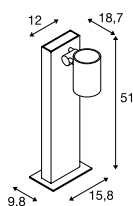

228545 577

1002907 577

ENOLA C Pole

A-A++ Range A++-E

Product details

100-240V ~50/60Hz | 500mA  
Total consumption: 12W  
Material: Aluminium / Glass

Dimensioned drawing

Note

Open cable end

Recommended accessories

■ IP68 connection box, 3-pole  
Item no. 228730

Variant	Item no.
800lm   3000K   CRI>80 ■ anthracite	228545

ESKINA 30/80 Pole

A-A++ Range A++-E

Product details

220-240V ~50/60Hz | 350mA  
Total consumption: 14.5W  
Material: Aluminium  
Dimmable: Triac C

Dimensioned drawing

Note

1002906 - IP 2-pin mains plug  
1002907 - Open cable end

Recommended accessories

■ Earth spike  
Item no. 230060

Variant	Item no.
1000lm   3000/4000K   CRI>80 Ø: 31.5 cm   1.3 kg ■ matt anthracite	1002906
1000lm   3000/4000K   CRI>80 Ø: 80 cm   1.89 kg ■ matt anthracite	1002907