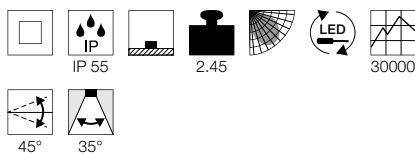

228545 577

1002907 577

ENOLA C Pole

A-A++ Range A++-E

Product details

100-240V ~50/60Hz | 500mA  
Total consumption: 12W  
Material: Aluminium / Glass

Dimensioned drawing

Note

Open cable end

Recommended accessories

■ IP68 connection box, 3-pole  
Item no. 228730

Variant	Item no.
800lm   3000K   CRI>80 ■ anthracite	228545

ESKINA 30/80 Pole

A-A++ Range A++-E

Product details

220-240V ~50/60Hz | 350mA  
Total consumption: 14.5W  
Material: Aluminium  
Dimmable: Triac C

Dimensioned drawing

Note

1002906 - IP 2-pin mains plug  
1002907 - Open cable end

Recommended accessories

■ Earth spike  
Item no. 230060

Variant	Item no.
1000lm   3000/4000K   CRI>80 Ø: 31.5 cm   1.3 kg ■ matt anthracite	1002906
1000lm   3000/4000K   CRI>80 Ø: 80 cm   1.89 kg ■ matt anthracite	1002907