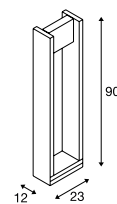

1003001 579

QUAD POLE

A-A++ Range A++-E

LED INSIDE

NEW

- Tilting lamp head

Product details

100-277V ~50/60Hz | 500mA  
 Total consumption: 18W  
 Material: Aluminium / Glass  
 Product dimensions: L: 12 cm W: 23 cm H: 90 cm

Dimensioned drawing

Note

Open cable end

Recommended accessories

■ IP68 connection box, 3-pole  
 Item no. 228730

Variant	Item no.
1550lm   3000K   CRI>80 ■ matt anthracite	1003001