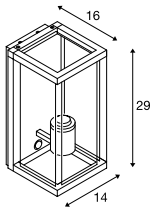

QUADRULO SENSOR WL, E27

E-A++ Range
A++-E

NEW

Product details

230V ~50Hz
Material: Aluminium / Glass

Dimensioned drawing

1002402 624

Recommended lamp

LED E27 4.5W 280°
2700K 530lm EEL=A++
5kWh/1000h
Item no. 1002123

LED E27 5W 330°
2000K 500lm EEL=A+
5kWh/1000h
Item no. 560741

Lamp details

max. 15W
Ø: 8 cm max. L: 18 cm max.

Variant	Item no.
E27	
■ anthracite	1002402