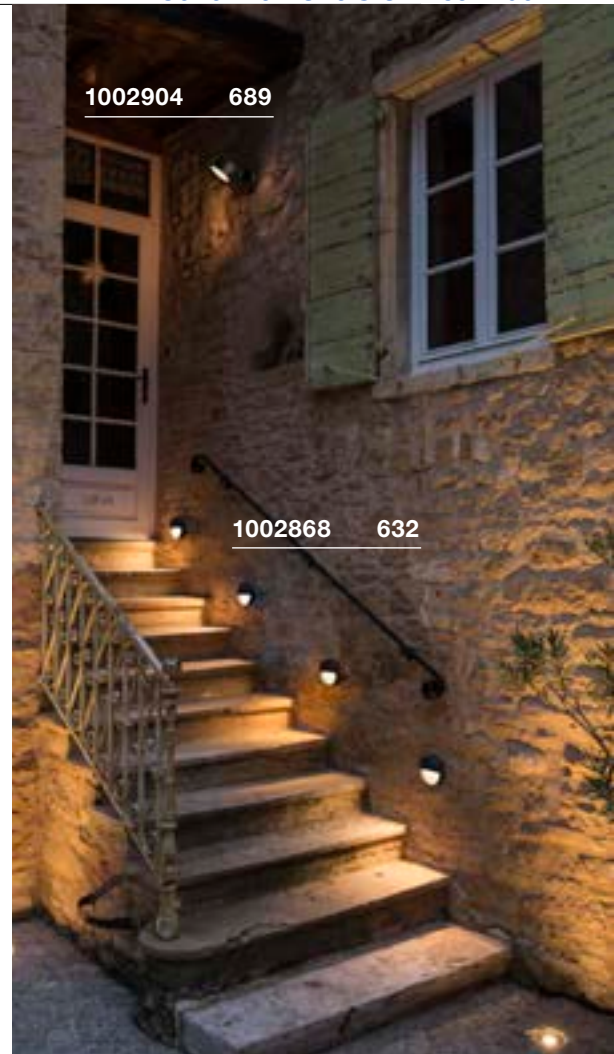

DOWNUNDER OUT
Round

- The light colour can be set using a switch during installation

Product details

100-277V ~50/60Hz | 500mA
Total consumption: 4.5W
Material: Aluminium

Dimensioned drawing

DOWNUNDER OUT
Square

- The light colour can be set using a switch during installation

Product details

100-277V ~50/60Hz | 500mA
Total consumption: 4.5W
Material: Aluminium

Dimensioned drawing

1002904 689

1002868 632

1002869 632

Variant	Item no.
140lm 3000/4000K CRI>80 ■ matt anthracite	1002868

Variant	Item no.
150lm 3000/4000K CRI>80 ■ matt anthracite	1002869