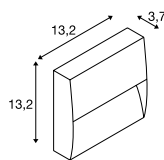

DOWNUNDER OUT
Round

- The light colour can be set using a switch during installation

Product details

100-277V ~50/60Hz | 500mA
Total consumption: 4.5W
Material: Aluminium

Dimensioned drawing

DOWNUNDER OUT
Square

- The light colour can be set using a switch during installation

Product details

100-277V ~50/60Hz | 500mA
Total consumption: 4.5W
Material: Aluminium

Dimensioned drawing

1002904 689

1002868 632

1002869 632