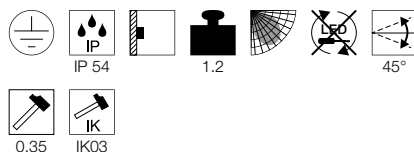

ABRIDOR SENSOR WL

A-A++ Range A++-E

- Switchable light colour
- Tilting lamp head
- With integrated infrared motion detector

Product details

100-277V ~50/60Hz | 500mA
Total consumption: 14W
Material: Aluminium
Product dimensions:
L: 14 cm H: 16 cm D: 17.5 cm

FLATT WL

A-A++ Range A++-E

- Switchable light colour

Product details

100-277V ~50/60Hz | 300mA
Total consumption: 14W
Material: Aluminium / Aluminium
Product dimensions:
W: 18 cm H: 23 cm D: 7 cm

FLATT SENSOR WL

A-A++ Range A++-E

- Switchable light colour
- With integrated infrared motion detector

Product details

100-277V ~50/60Hz | 500mA
Total consumption: 16W
Material: Aluminium / Aluminium
Product dimensions:
W: 18 cm H: 23 cm D: 7 cm