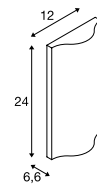

Dimensioned drawing

VILUA
UP/DOWN, WL

A-A++ Range A++-E

LED INSIDE

NEW

Product details

100-277V ~50/60Hz | 700mA
Total consumption: 16W
Material: Aluminium / Glass

Dimensioned drawing