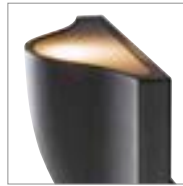

1002505 649

1002504 649

VILUA L
WL

A-A++ Range A++-E

LED INSIDE

NEW

Product details

100-277V ~50/60Hz | 350mA
Total consumption: 16W
Material: Aluminium / Glass

Dimensioned drawing

VILUA
UP/DOWN, WL

A-A++ Range A++-E

LED INSIDE

NEW

Product details

100-277V ~50/60Hz | 700mA
Total consumption: 16W
Material: Aluminium / Glass

Dimensioned drawing

| Variant | Item no. |
|--------------|----------|
| ■ anthracite | 1002504 |

| Variant | Item no. |
|--|----------|
| Up: 392lm 3000K CRI>80 Down: 392lm 3000K CRI>80 ■ anthracite | 1002505 |