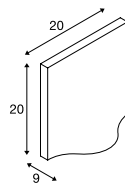

1002505 649

1002504 649

VILUA L
WL

A-A++ Range A++-E

LED INSIDE

NEW

Product details

100-277V ~50/60Hz | 350mA
Total consumption: 16W
Material: Aluminium / Glass

Dimensioned drawing

VILUA
UP/DOWN, WL

A-A++ Range A++-E

LED INSIDE

NEW

Product details

100-277V ~50/60Hz | 700mA
Total consumption: 16W
Material: Aluminium / Glass

Dimensioned drawing