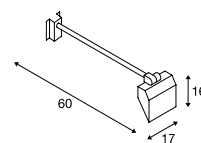

TODAY
Display

A-A++ Range A++-E

Product details

220-240V ~50/60Hz | 640mA
Total consumption: 29W
Material: Aluminium

Dimensioned drawing

Note

Open cable end

Variant	Item no.
2800lm 4000K CRI>70	
■ black	227700
2800lm 4000K CRI>70	
□ white	227701