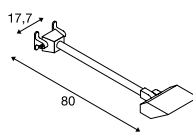

ESKINA D
Display

A-A++ Range A++-E

• Switchable light colour

Product details

220-240V ~50/60Hz | 350mA
Total consumption: 14.5W
Material: Aluminium
Dimmable: C

Dimensioned drawing

TODAY PRO
Display

A-A++ Range A++-E

Product details

220-240V ~50/60Hz | 640mA
Total consumption: 29W
Material: Aluminium

Dimensioned drawing

Variant	Item no.
2800lm 4000K CRI>70	
■ black	1000880
2800lm 4000K CRI>70	
□ white	1000881
2800lm 4000K CRI>70	
■ grey	1000882

TODAY
Display

A-A++ Range A++-E

Product details

220-240V ~50/60Hz | 640mA
Total consumption: 29W
Material: Aluminium

Dimensioned drawing

Note

Open cable end

Variant	Item no.
2800lm 4000K CRI>70	
■ black	227700
2800lm 4000K CRI>70	
□ white	227701