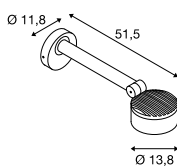

ESKINA D
Display

A-A++ Range A++-E

• Switchable light colour

Product details

220-240V ~50/60Hz | 350mA
Total consumption: 14.5W
Material: Aluminium
Dimmable: C

Dimensioned drawing

TODAY PRO
Display

A-A++ Range A++-E

Product details

220-240V ~50/60Hz | 640mA
Total consumption: 29W
Material: Aluminium

Dimensioned drawing

Variant	Item no.
2800lm 4000K CRI>70	
■ black	1000880
2800lm 4000K CRI>70	
□ white	1000881
2800lm 4000K CRI>70	
■ grey	1000882

TODAY
Display

A-A++ Range A++-E

Product details

220-240V ~50/60Hz | 640mA
Total consumption: 29W
Material: Aluminium

Dimensioned drawing

Note

Open cable end

Variant	Item no.
2800lm 4000K CRI>70	
■ black	227700
2800lm 4000K CRI>70	
□ white	227701