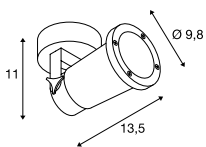

NAUTILUS 25
CL

892

A-A++ Range
A++-E

NEW

1002867 688

Product details

220-240V ~50/60Hz
Material: Aluminium

Dimensioned drawing

Recommended accessories

■ Installation plate
Item no. 1002884

Lamp details

max. 11W
Ø: 5 cm max. L: 8.3 cm max.

Variant	Item no.
GU10	
■ matt black	1002867

231055 689