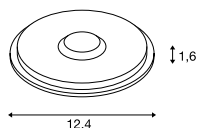

Dimensional drawing