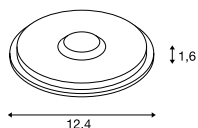

BIG PLOT
Module

- Stainless steel 316
- Especially high IP protection rating
- A different light effect can be obtained with suitable covers

Product details

220-240V ~50/60Hz | 16mA
Total wattage: 5.5W
Material: stainless steel 316L/PMMA

Dimensional drawing

Tip

Open cable end
This product is delivered without a cover.
You can find suitable covers on page 747.

Recommended accessories

■ Connection box IP68, 3-pole
Item No. 228730

Variant	Item No.
460lm 3000K CRI>80	
■ stainless steel	1001359

1001255 747

BIG PLOT
Cover, 2 slots

Product details

Material: 1001254/stainless steel 316
Material 1001252/1001262: aluminium

Dimensional drawing

Tip

1001524 loadable up to 0.8t
1001252 loadable up to 0.5t
1001262 loadable up to 0.5t

BIG PLOT
Cover, 4 slots

Product details

Material 1001255: Edelstahl316
Material 1001253/1001263: aluminium

Dimensional drawing

Tip

1001255 loadable up to 0.8t
1001253 loadable up to 0.5t
1001263 loadable up to 0.5t