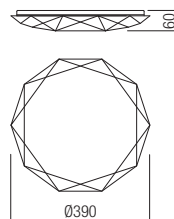

## INFO/DIMENSIONS

**05-853**

SMD LED · 18W  
4000K · CRI 85  
LED flux 1850 lm  
Luminaire flux 1461 lm

**05-854**

SMD LED · 24W  
4000K · CRI 85  
LED flux 2520 lm  
Luminaire flux 1956 lm

**05-855**

SMD LED · 32W  
4000K · CRI 85  
LED flux 3400 lm  
Luminaire flux 2584 lm