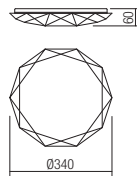

## INFO/DIMENSIONS

**05-853**

SMD LED · 18W  
4000K · CRI 85  
LED flux 1850 lm  
Luminaire flux 1461 lm

**05-854**

SMD LED · 24W  
4000K · CRI 85  
LED flux 2520 lm  
Luminaire flux 1956 lm

**05-855**

SMD LED · 32W  
4000K · CRI 85  
LED flux 3400 lm  
Luminaire flux 2584 lm