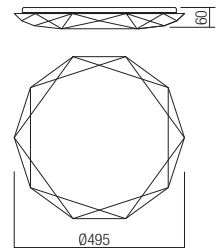

## INFO/DIMENSIONS

**05-853**

SMD LED · 18W  
4000K · CRI 85  
LED flux 1850 lm  
Luminaire flux 1461 lm

**05-854**

SMD LED · 24W  
4000K · CRI 85  
LED flux 2520 lm  
Luminaire flux 1956 lm

**05-855**

SMD LED · 32W  
4000K · CRI 85  
LED flux 3400 lm  
Luminaire flux 2584 lm