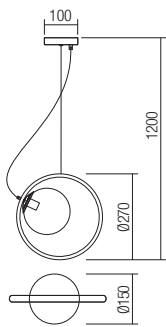

INFO/DIMENSIONS

01-2319

01-2322

● 01-2319 Natural Wood
● 01-2320 Black Wood

E14, 1 x max. 28W

● 01-2321 Natural Wood
● 01-2322 Black Wood

E27, 1 x max. 42W

01-2321