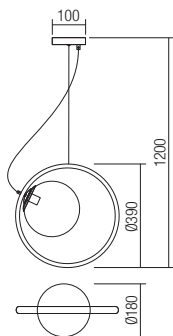

INFO/DIMENSIONS

01-2319

01-2322

● 01-2319 Natural Wood
● 01-2320 Black Wood

E14, 1 x max. 28W

● 01-2321 Natural Wood
● 01-2322 Black Wood

E27, 1 x max. 42W

01-2321