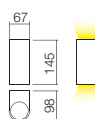

## INFO/DIMENSIONS

● 9352 Dark Grey  
● 9359 Rust

GU10, 2 x max. 35W

● 9330 Dark Grey  
● 9358 Rust

GU10, 1 x max. 35W