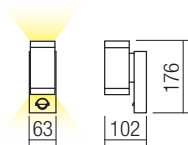

9455

9452

INFO/DIMENSIONS

● **9452** Dark grey

● **9454** Dark Brown

COB LED · 2 x 3W · 3000K · CRI 80

LED flux 2 x 311 lm

Luminaire flux 2 x 288 lm