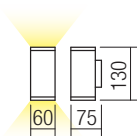

9455

9452

INFO/DIMENSIONS

● **9452** Dark grey

● **9454** Dark Brown

COB LED · 2 x 3W · 3000K · CRI 80

LED flux 2 x 311 lm

Luminaire flux 2 x 288 lm