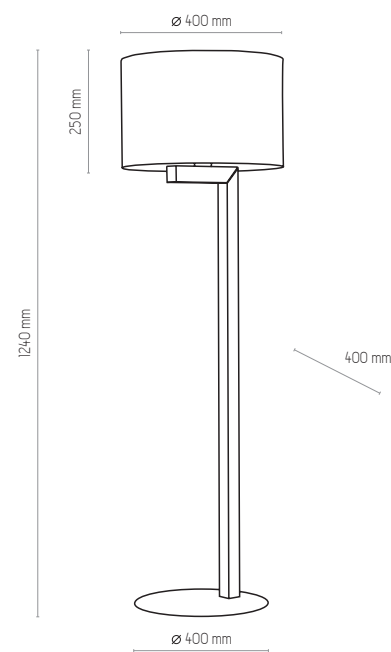

# TROY WHITE

5197 | TROY WHITE | 1x E27, 25W LED | AB 9168

3270 | TROY WHITE | 4 x E27, 15W LED | AB 8983

5198 | TROY WHITE | 1x E27, 15W LED | AB 9169

3372 | TROY WHITE | 1x E27, 15W LED | AB 9169

3373 | TROY WHITE | 2 x E27, 25W LED | AB 9168