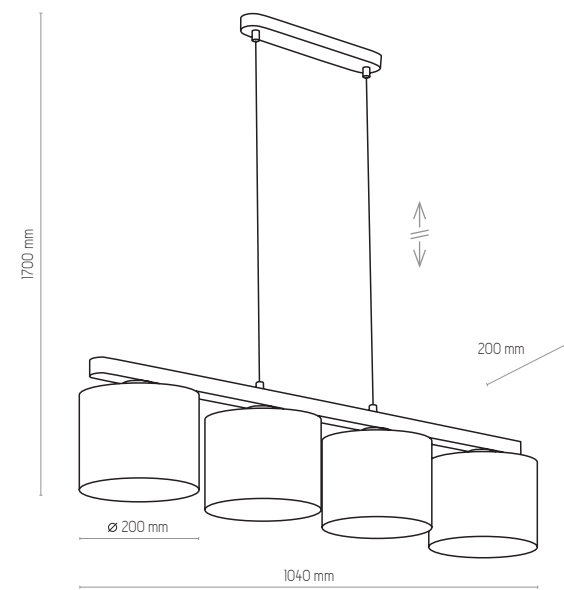

# TROY WHITE

5197 | TROY WHITE | 1x E27, 25W LED | AB 9168

3270 | TROY WHITE | 4 x E27, 15W LED | AB 8983

5198 | TROY WHITE | 1x E27, 15W LED | AB 9169

3372 | TROY WHITE | 1x E27, 15W LED | AB 9169

3373 | TROY WHITE | 2 x E27, 25W LED | AB 9168