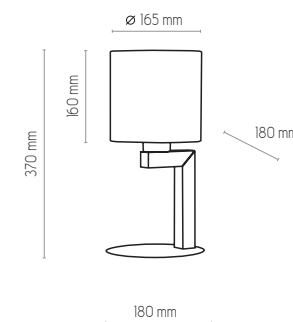

# TROY WHITE

5197 | TROY WHITE | 1x E27, 25W LED | AB 9168

3270 | TROY WHITE | 4 x E27, 15W LED | AB 8983

5198 | TROY WHITE | 1x E27, 15W LED | AB 9169

3372 | TROY WHITE | 1x E27, 15W LED | AB 9169

3373 | TROY WHITE | 2 x E27, 25W LED | AB 9168