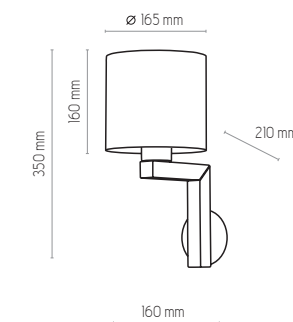

# TROY WHITE

5197 | TROY WHITE | 1x E27, 25W LED | AB 9168

3270 | TROY WHITE | 4 x E27, 15W LED | AB 8983

5198 | TROY WHITE | 1x E27, 15W LED | AB 9169

3372 | TROY WHITE | 1x E27, 15W LED | AB 9169

3373 | TROY WHITE | 2 x E27, 25W LED | AB 9168