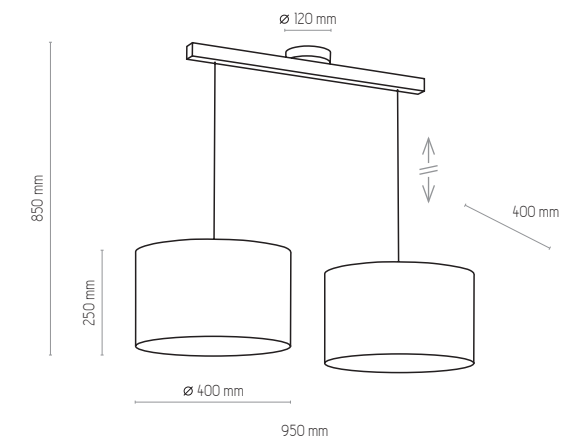

# TROY WHITE

5197 | TROY WHITE | 1x E27, 25W LED | AB 9168

3270 | TROY WHITE | 4 x E27, 15W LED | AB 8983

5198 | TROY WHITE | 1x E27, 15W LED | AB 9169

3372 | TROY WHITE | 1x E27, 15W LED | AB 9169

3373 | TROY WHITE | 2 x E27, 25W LED | AB 9168