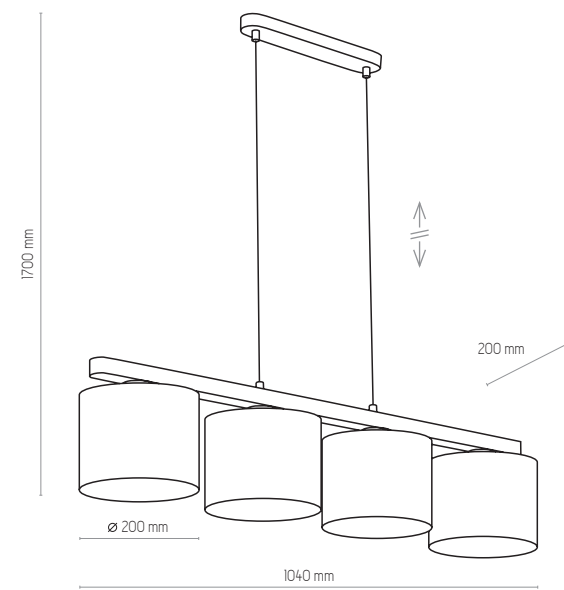

# TROY GRAY

5032

3271

4221

5031

4220

NATURAL WOOD - DETAL

5032 | TROY GRAY | 1x E27, 25W LED | AB 9921