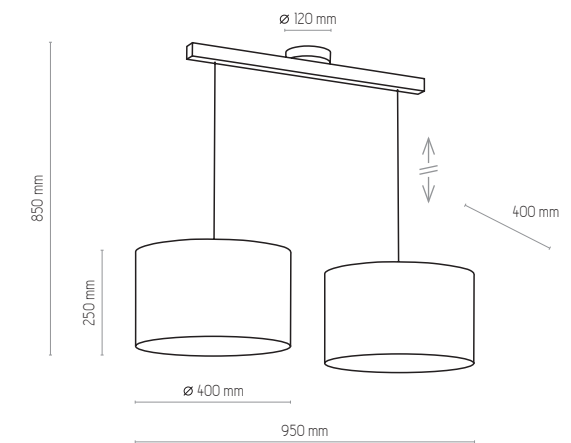

# TROY GRAY

5032

3271

4221

5031

4220

NATURAL WOOD - DETAL

5032 | TROY GRAY | 1x E27, 25W LED | AB 9921