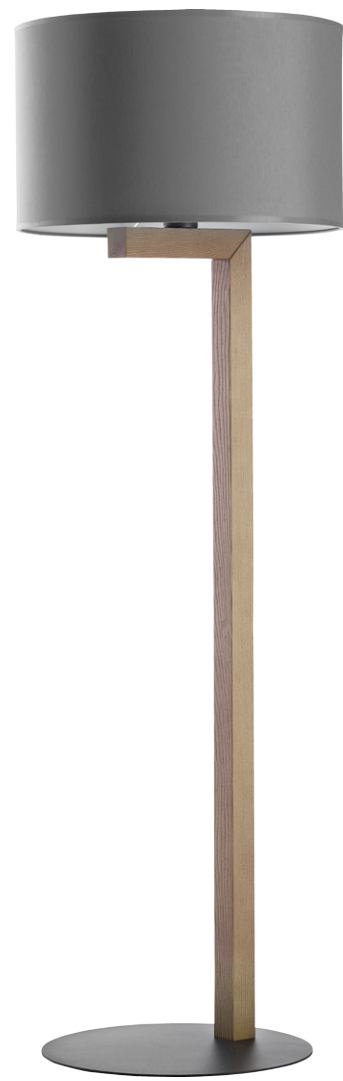

# TROY GRAY

5032

3271

4221

5031

4220

NATURAL WOOD - DETAL

5032 | TROY GRAY | 1x E27, 25W LED | AB 9921

3271 | TROY GRAY | 4 x E27, 15W LED | AB 8985

5031 | TROY GRAY | 1x E27, 15W LED | AB 9920

4221 | TROY GRAY | 1x E27, 15W LED | AB 9920

4220 | TROY GRAY | 2x E27, 25W LED | AB 9921