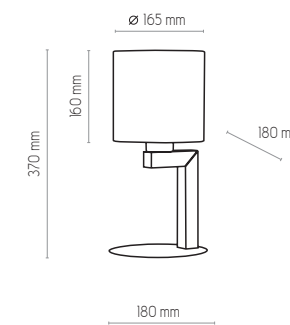

# TROY GRAY

5032

3271

4221

5031

4220

NATURAL WOOD - DETAL

5032 | TROY GRAY | 1x E27, 25W LED | AB 9921