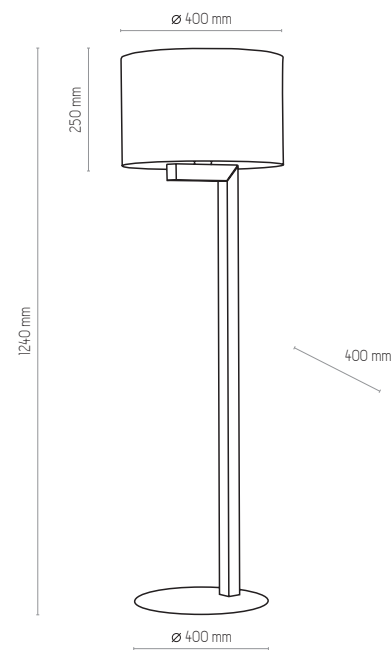

# TROY GRAY

5032

3271

4221

5031

4220

NATURAL WOOD - DETAL

5032 | TROY GRAY | 1x E27, 25W LED | AB 9921

3271 | TROY GRAY | 4 x E27, 15W LED | AB 8985

5031 | TROY GRAY | 1x E27, 15W LED | AB 9920

4221 | TROY GRAY | 1x E27, 15W LED | AB 9920

4220 | TROY GRAY | 2x E27, 25W LED | AB 9921