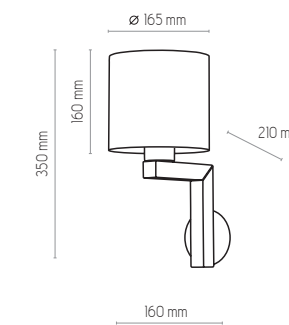

# TROY GRAY

5032

3271

4221

5031

4220

NATURAL WOOD - DETAL

5032 | TROY GRAY | 1x E27, 25W LED | AB 9921