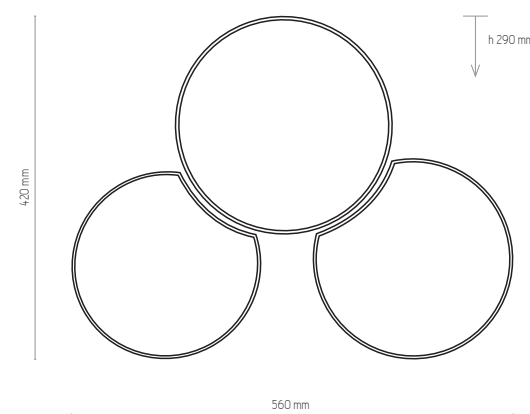

MONA GRAY

4391

4393

4392

4394

4391 | MONA GRAY | 2 x E27, 15W LED | AB 9201

4392 | MONA GRAY | 3 x E27, 15W LED | AB 9202

4393 | MONA GRAY | 4 x E27, 15W LED | AB 9203

4394 | MONA GRAY | 5 x E27, 15W LED | AB 9204