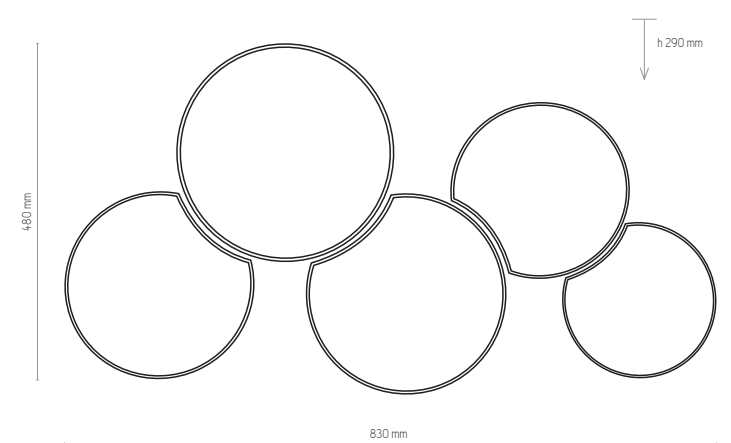

MONA GRAY

4391

4393

4392

4394

4391 | MONA GRAY | 2 x E27, 15W LED | AB 9201

4392 | MONA GRAY | 3 x E27, 15W LED | AB 9202

4393 | MONA GRAY | 4 x E27, 15W LED | AB 9203

4394 | MONA GRAY | 5 x E27, 15W LED | AB 9204