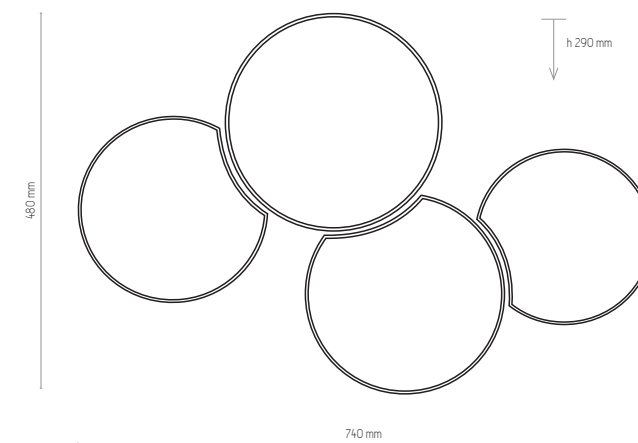

MONA GRAY

4391

4393

4392

4394

4391 | MONA GRAY | 2 x E27, 15W LED | AB 9201

4392 | MONA GRAY | 3 x E27, 15W LED | AB 9202

4393 | MONA GRAY | 4 x E27, 15W LED | AB 9203

4394 | MONA GRAY | 5 x E27, 15W LED | AB 9204