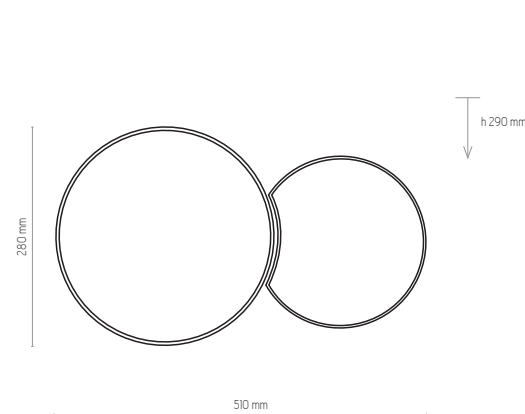

MONA GRAY

4391

4393

4392

4394

4391 | MONA GRAY | 2 x E27, 15W LED | AB 9201

4392 | MONA GRAY | 3 x E27, 15W LED | AB 9202

4393 | MONA GRAY | 4 x E27, 15W LED | AB 9203

4394 | MONA GRAY | 5 x E27, 15W LED | AB 9204