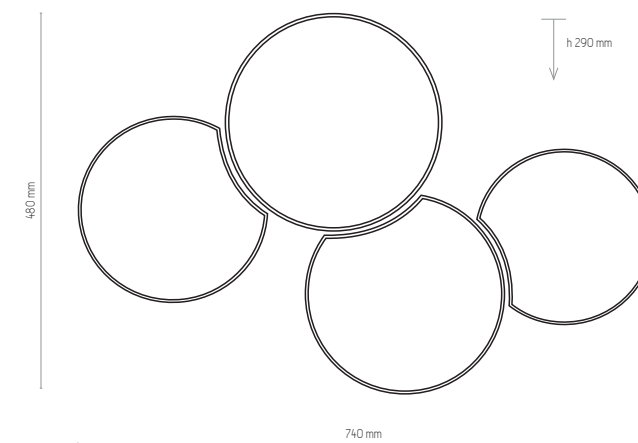

# MONA WHITE

3440

3442

3441

3443

3440 | MONA WHITE | 2 x E27, 15W LED | AB 9193

3441 | MONA WHITE | 3 x E27, 15W LED | AB 9194

3442 | MONA WHITE | 4 x E27, 15W LED | AB 9195

3443 | MONA WHITE | 5 x E27, 15W LED | AB 9196