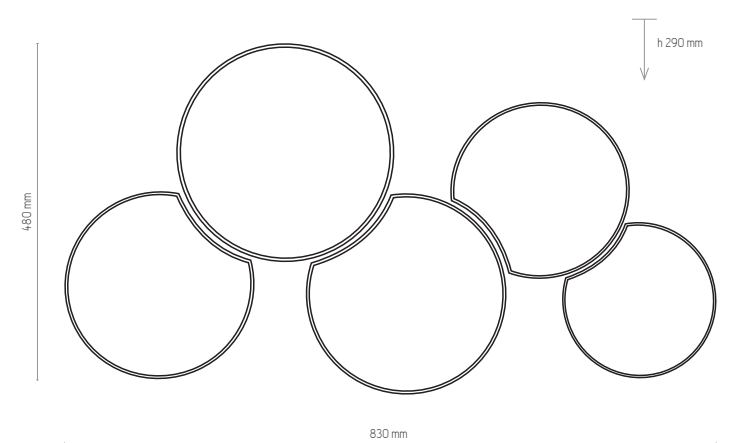

# MONA WHITE

3440

3442

3441

3443

3440 | MONA WHITE | 2 x E27, 15W LED | AB 9193

3441 | MONA WHITE | 3 x E27, 15W LED | AB 9194

3442 | MONA WHITE | 4 x E27, 15W LED | AB 9195

3443 | MONA WHITE | 5 x E27, 15W LED | AB 9196