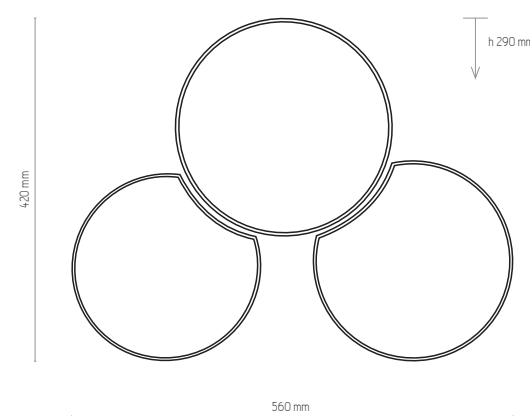

# MONA WHITE

3440

3442

3441

3443

3440 | MONA WHITE | 2 x E27, 15W LED | AB 9193

3441 | MONA WHITE | 3 x E27, 15W LED | AB 9194

3442 | MONA WHITE | 4 x E27, 15W LED | AB 9195

3443 | MONA WHITE | 5 x E27, 15W LED | AB 9196