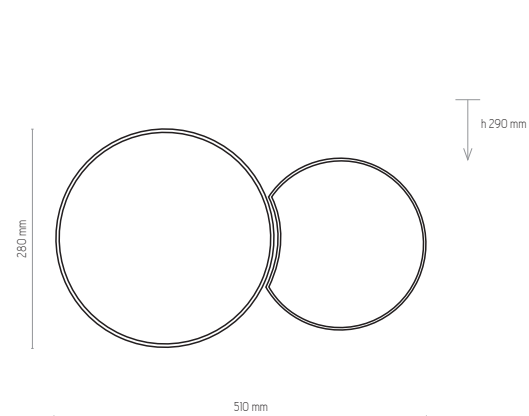

# MONA WHITE

3440

3442

3441

3443

3440 | MONA WHITE | 2 x E27, 15W LED | AB 9193

3441 | MONA WHITE | 3 x E27, 15W LED | AB 9194

3442 | MONA WHITE | 4 x E27, 15W LED | AB 9195

3443 | MONA WHITE | 5 x E27, 15W LED | AB 9196