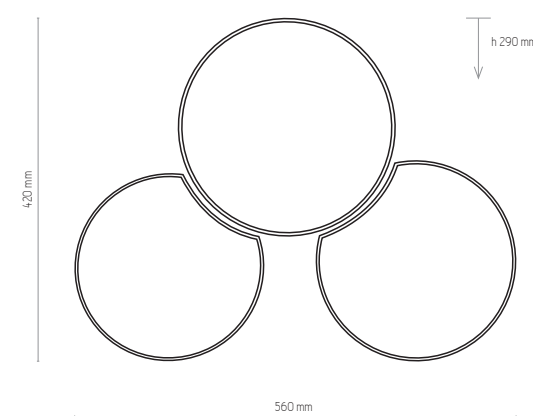

MONA GOLD

3444

3446

3445

3447

3444 | MONA GOLD | 2 x E27, 15W LED | AB 9197

3445 | MONA GOLD | 3 x E27, 15W LED | AB 9198

3446 | MONA GOLD | 4 x E27, 15W LED | AB 9199