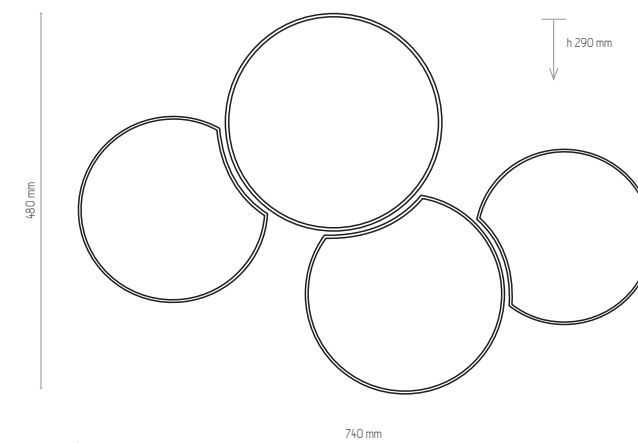

MONA GOLD

3444

3446

3445

3447

3444 | MONA GOLD | 2 x E27, 15W LED | AB 9197

3445 | MONA GOLD | 3 x E27, 15W LED | AB 9198

3446 | MONA GOLD | 4 x E27, 15W LED | AB 9199