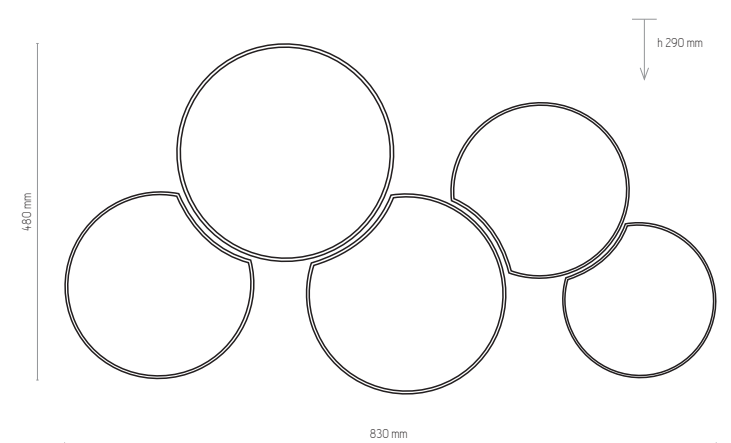

MONA GOLD

3444

3446

3445

3447

3444 | MONA GOLD | 2 x E27, 15W LED | AB 9197

3445 | MONA GOLD | 3 x E27, 15W LED | AB 9198

3446 | MONA GOLD | 4 x E27, 15W LED | AB 9199