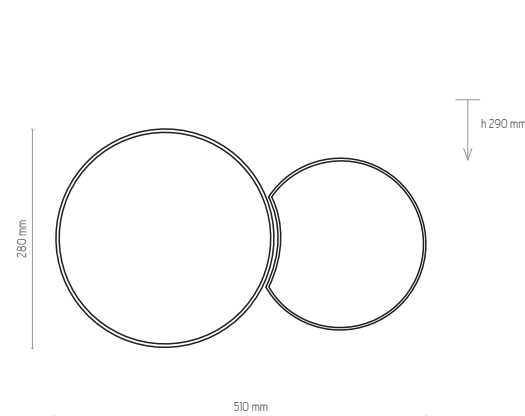

MONA GOLD

3444

3446

3445

3447

3444 | MONA GOLD | 2 x E27, 15W LED | AB 9197

3445 | MONA GOLD | 3 x E27, 15W LED | AB 9198

3446 | MONA GOLD | 4 x E27, 15W LED | AB 9199