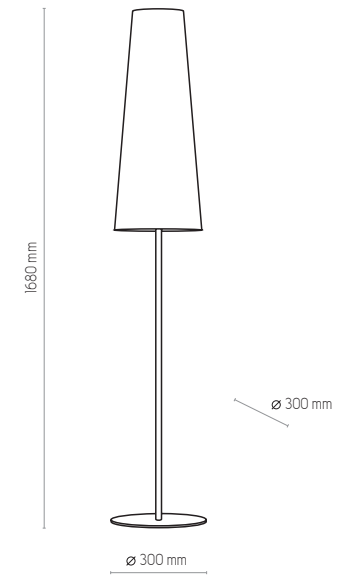

UMBRELLA

5173 | UMBRELLA |
1x E27, 15W LED | AB 9092

5169 | UMBRELLA |
1x E27, 25W LED | AB 9088

5174 | UMBRELLA |
1x E27, 15W LED | AB 9093

5170 | UMBRELLA |
1x E27, 25W LED | AB 9089

5175 | UMBRELLA |
1x E27, 15W LED | AB 9094

5171 | UMBRELLA |
1x E27, 25W LED | AB 9090

5176 | UMBRELLA |
1x E27, 15W LED | AB 9095

5172 | UMBRELLA |
1x E27, 25W LED | AB 9091