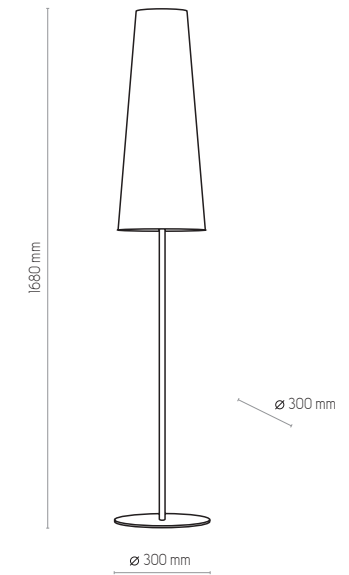

UMBRELLA

5173 | UMBRELLA |
1x E27, 15W LED | AB 9092

5169 | UMBRELLA |
1x E27, 25W LED | AB 9088

5174 | UMBRELLA |
1x E27, 15W LED | AB 9093

5170 | UMBRELLA |
1x E27, 25W LED | AB 9089

5175 | UMBRELLA |
1x E27, 15W LED | AB 9094

5171 | UMBRELLA |
1x E27, 25W LED | AB 9090

5176 | UMBRELLA |
1x E27, 15W LED | AB 9095

5172 | UMBRELLA |
1x E27, 25W LED | AB 9091