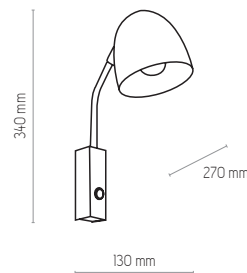

SOHO WHITE

5194

3363

5193

5194 | SOHO WHITE | 1x E27, 15W LED

5193 | SOHO WHITE | 1x E27, 15W LED

3363 | SOHO WHITE | 1x E27, 15W LED

SOHO BLACK