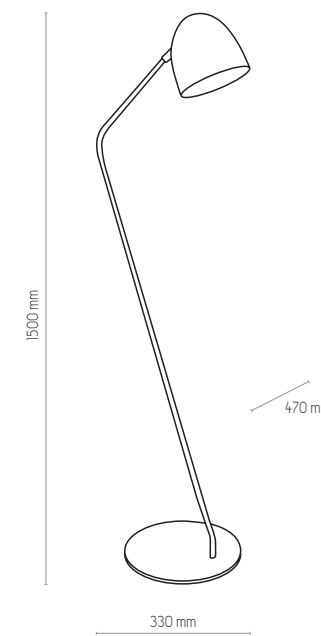

SOHO WHITE

5194

3363

5193

5194 | SOHO WHITE | 1x E27, 15W LED

5193 | SOHO WHITE | 1x E27, 15W LED

3363 | SOHO WHITE | 1x E27, 15W LED

SOHO BLACK

5037

4167

5036

5037 | SOHO | 1x E27, 15W LED

5036 | SOHO | 1x E27, 15W LED

4167 | SOHO | 1x E27, 15W LED