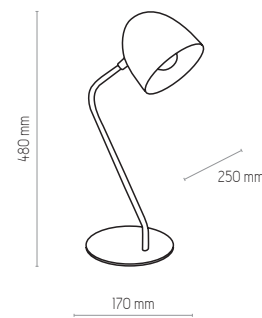

SOHO WHITE

5194

3363

5193

5194 | SOHO WHITE | 1x E27, 15W LED

5193 | SOHO WHITE | 1x E27, 15W LED

3363 | SOHO WHITE | 1x E27, 15W LED

SOHO BLACK