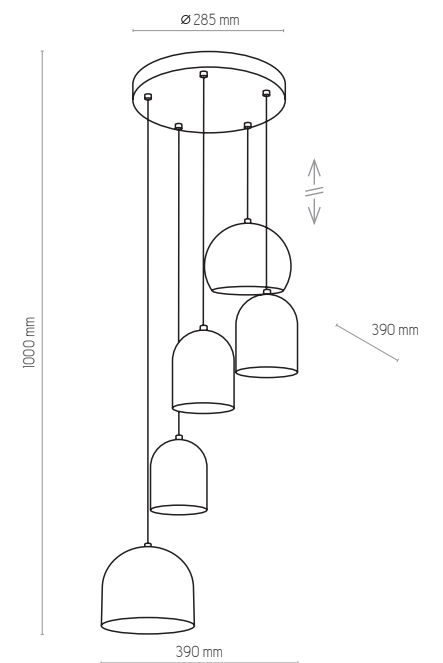

TEMPRE

4448, 4449 | TEMPRE | 1 x E27, 15W LED

2829 | TEMPRE | 5 x E27, 15W LED

2827 | TEMPRE | 3 x E27, 15W LED

2830 | TEMPRE | 5 x E27, 15W LED