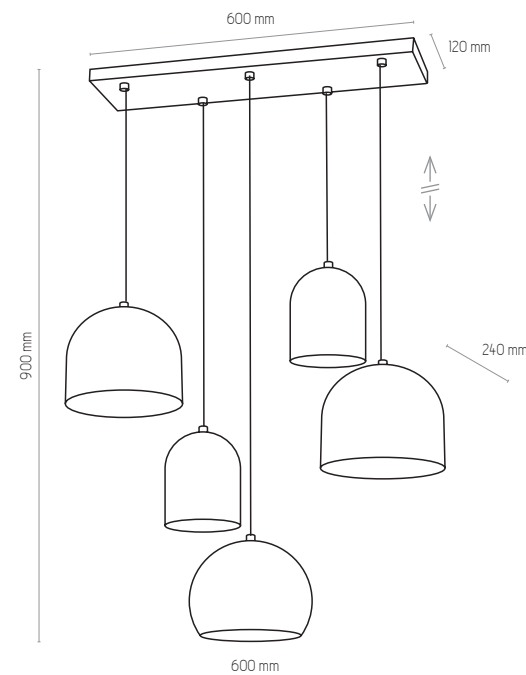

TEMPRE

4448, 4449 | TEMPRE | 1 x E27, 15W LED

2829 | TEMPRE | 5 x E27, 15W LED

2827 | TEMPRE | 3 x E27, 15W LED

2830 | TEMPRE | 5 x E27, 15W LED