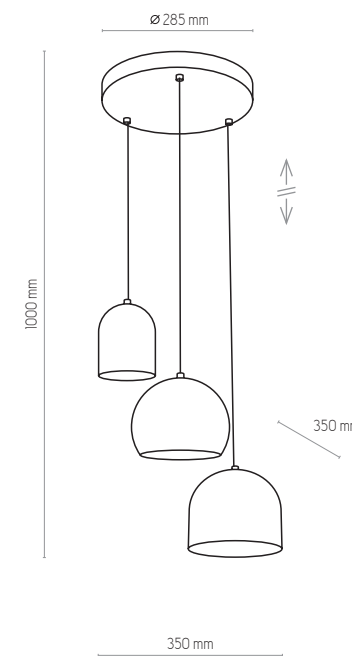

TEMPRE

4448, 4449 | TEMPRE | 1 x E27, 15W LED

2829 | TEMPRE | 5 x E27, 15W LED

2827 | TEMPRE | 3 x E27, 15W LED

2830 | TEMPRE | 5 x E27, 15W LED