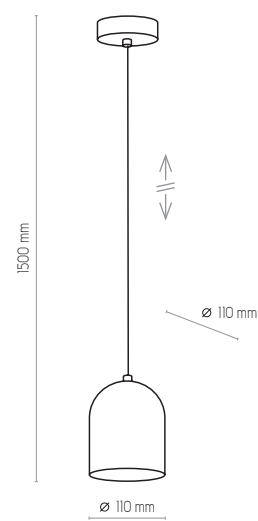

TEMPRE

4448, 4449 | TEMPRE | 1 x E27, 15W LED

2829 | TEMPRE | 5 x E27, 15W LED

2827 | TEMPRE | 3 x E27, 15W LED

2830 | TEMPRE | 5 x E27, 15W LED