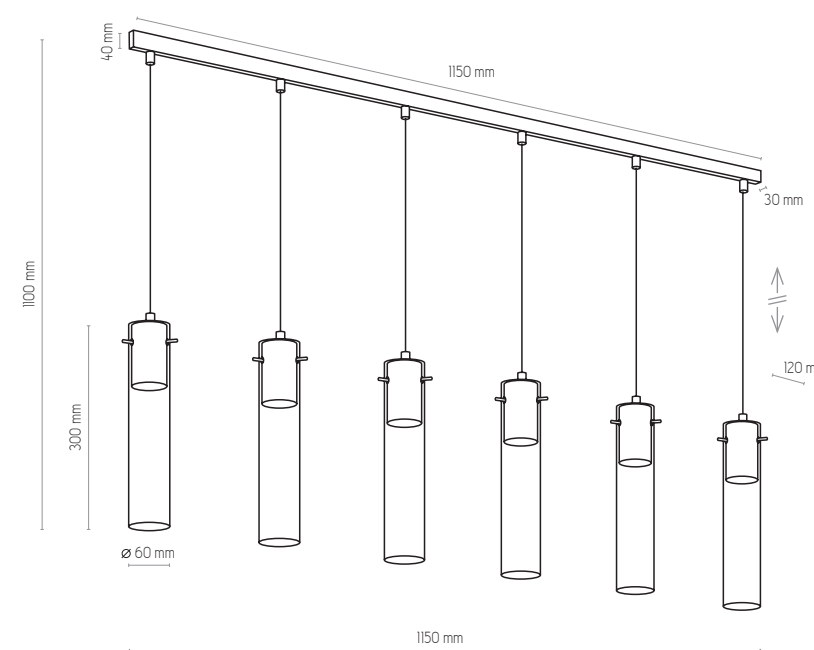

LOOK GRAPHITE

3150

3150 | LOOK GRAPHITE | 6 x GU10, 10W LED | KL 4101