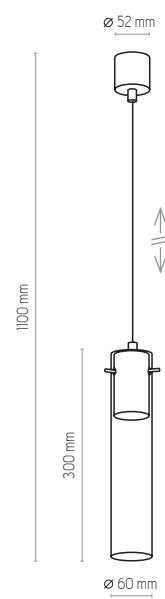

LOOK GRAPHITE

3147 | LOOK GRAPHITE | 1x GU10, 10W LED | KL 4101

3146 | LOOK GRAPHITE | 1x GU10, 10W LED | KL 4101

3259 | LOOK GRAPHITE | 4 x GU10, 10W LED | KL 4101

3149 | LOOK GRAPHITE | 4 x GU10, 10W LED | KL 4101