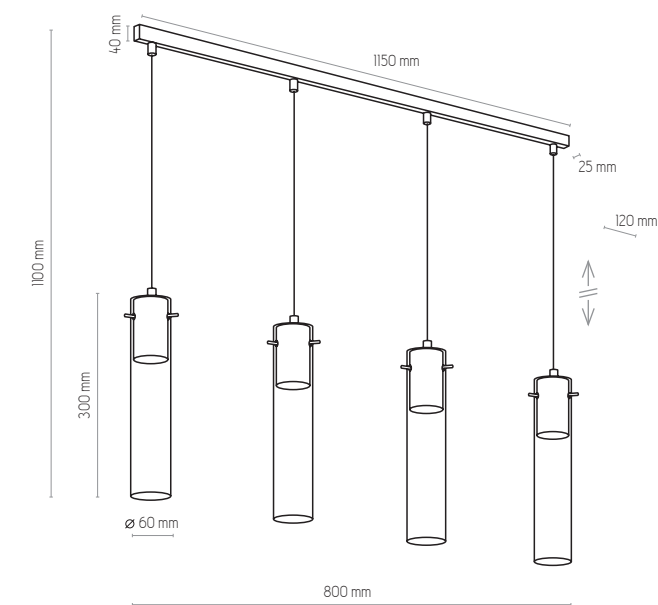

LOOK GRAPHITE

3147 | LOOK GRAPHITE | 1x GU10, 10W LED | KL 4101

3146 | LOOK GRAPHITE | 1x GU10, 10W LED | KL 4101

3259 | LOOK GRAPHITE | 4 x GU10, 10W LED | KL 4101

3149 | LOOK GRAPHITE | 4 x GU10, 10W LED | KL 4101