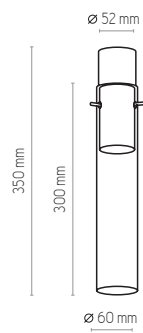

LOOK GRAPHITE

3147 | LOOK GRAPHITE | 1x GU10, 10W LED | KL 4101

3146 | LOOK GRAPHITE | 1x GU10, 10W LED | KL 4101

3259 | LOOK GRAPHITE | 4 x GU10, 10W LED | KL 4101

3149 | LOOK GRAPHITE | 4 x GU10, 10W LED | KL 4101