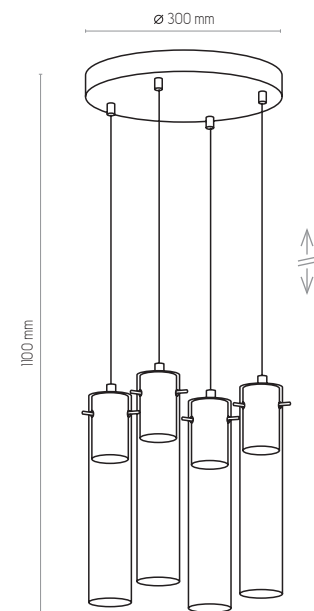

LOOK GRAPHITE

3147 | LOOK GRAPHITE | 1x GU10, 10W LED | KL 4101

3146 | LOOK GRAPHITE | 1x GU10, 10W LED | KL 4101

3259 | LOOK GRAPHITE | 4 x GU10, 10W LED | KL 4101

3149 | LOOK GRAPHITE | 4 x GU10, 10W LED | KL 4101