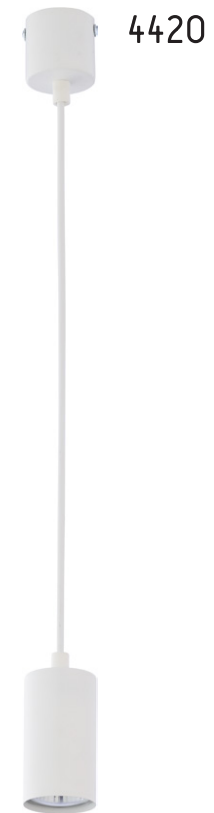

LOGAN WHITE

4421

4421 | LOGAN WHITE | 1x GU10, 10W LED

4422

4422 | LOGAN WHITE | 4 x GU10, 10W LED

4420

4420 | LOGAN WHITE | 1x GU10, 10W LED

4423

4423 | LOGAN WHITE | 6 x GU10, 10W LED

LOGAN WHITE