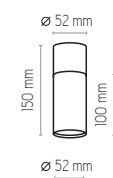

LOGAN WHITE

4421

4421 | LOGAN WHITE | 1x GU10, 10W LED

4422

4422 | LOGAN WHITE | 4 x GU10, 10W LED

4420

4420 | LOGAN WHITE | 1x GU10, 10W LED

4423