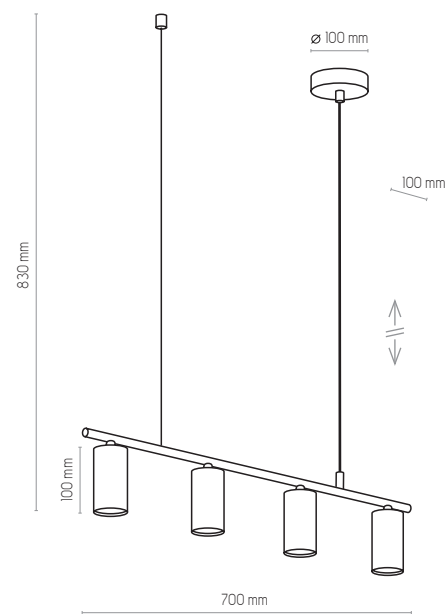

LOGAN WHITE

4421

4421 | LOGAN WHITE | 1x GU10, 10W LED

4422

4422 | LOGAN WHITE | 4 x GU10, 10W LED

4420

4420 | LOGAN WHITE | 1x GU10, 10W LED

4423

4423 | LOGAN WHITE | 6 x GU10, 10W LED

LOGAN WHITE