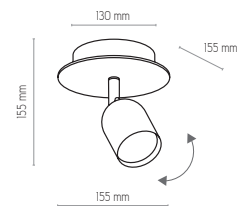

# TOP WOOD

3292

3290

3295

- 3290 | TOP WOOD BLACK | 1 x GU10, 10W LED
- 3294 | TOP WOOD WHITE | 1 x GU10, 10W LED

- 3291 | TOP WOOD BLACK | 2 x GU10, 10W LED
- 3295 | TOP WOOD WHITE | 2 x GU10, 10W LED

- 3292 | TOP WOOD BLACK | 3 x GU10, 10W LED
- 3296 | TOP WOOD WHITE | 3 x GU10, 10W LED