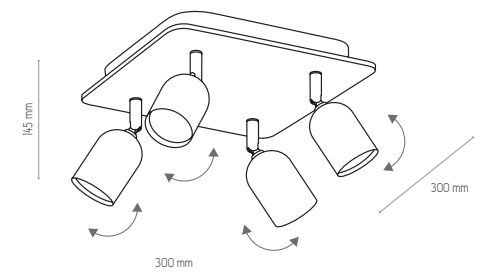

# TOP WOOD

3292

3290

3295

- 3290 | TOP WOOD BLACK | 1 x GU10, 10W LED
- 3294 | TOP WOOD WHITE | 1 x GU10, 10W LED

- 3291 | TOP WOOD BLACK | 2 x GU10, 10W LED
- 3295 | TOP WOOD WHITE | 2 x GU10, 10W LED

- 3292 | TOP WOOD BLACK | 3 x GU10, 10W LED
- 3296 | TOP WOOD WHITE | 3 x GU10, 10W LED