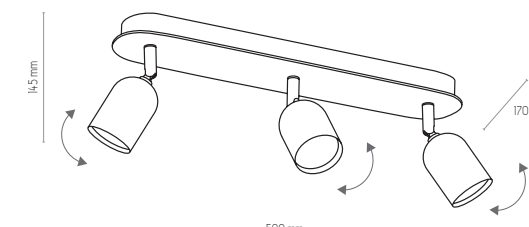

# TOP WOOD

3292

3290

3295

- 3290 | TOP WOOD BLACK | 1 x GU10, 10W LED
- 3294 | TOP WOOD WHITE | 1 x GU10, 10W LED

- 3291 | TOP WOOD BLACK | 2 x GU10, 10W LED
- 3295 | TOP WOOD WHITE | 2 x GU10, 10W LED

- 3292 | TOP WOOD BLACK | 3 x GU10, 10W LED
- 3296 | TOP WOOD WHITE | 3 x GU10, 10W LED

- 3293 | TOP WOOD BLACK | 4 x GU10, 10W LED
- 3297 | TOP WOOD WHITE | 4 x GU10, 10W LED