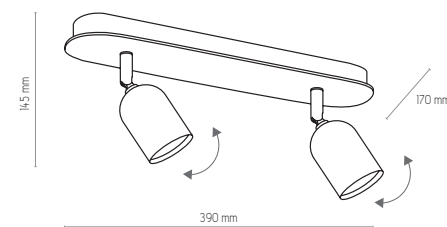

# TOP WOOD

3292

3290

3295

- 3290 | TOP WOOD BLACK | 1 x GU10, 10W LED
- 3294 | TOP WOOD WHITE | 1 x GU10, 10W LED

- 3291 | TOP WOOD BLACK | 2 x GU10, 10W LED
- 3295 | TOP WOOD WHITE | 2 x GU10, 10W LED

- 3292 | TOP WOOD BLACK | 3 x GU10, 10W LED
- 3296 | TOP WOOD WHITE | 3 x GU10, 10W LED