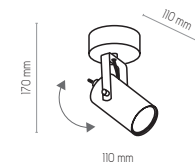

REDO

3063

6500

1049

2793

5071 | REDO WHITE | 1x GU10, 10W LED

5070 | REDO WHITE | 1x GU10, 10W LED

1049 | REDO WHITE | 1x GU10, 10W LED