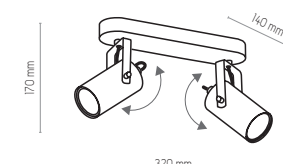

REDO

3063

6500

1049

2793

5071 | REDO WHITE | 1x GU10, 10W LED

5070 | REDO WHITE | 1x GU10, 10W LED

1049 | REDO WHITE | 1x GU10, 10W LED