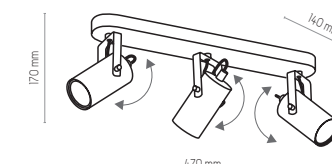

REDO

3063

6500

1049

2793

5071 | REDO WHITE | 1x GU10, 10W LED

5070 | REDO WHITE | 1x GU10, 10W LED

1049 | REDO WHITE | 1x GU10, 10W LED