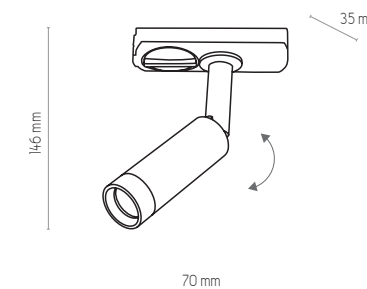

TRACER

Завантажено з e27.com.ua

4141

LED

3383

LED

4144

LED

4142

3384

4145

4141, 4142, 3383, 3384 | TRACER | 1x COB 3W LED 330V, 4000K, 270 lm

4144, 4145 | TRACER | 1x AC COB 10W LED 230V, 4000K, 900 lm