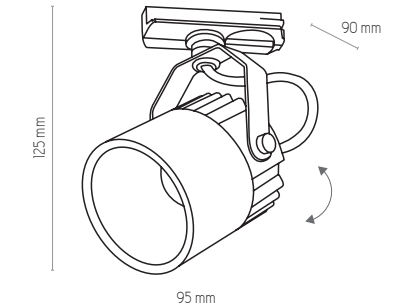

TRACER

Завантажено з e27.com.ua

4141

LED

3383

LED

4144

LED

4142

3384

4145

4141, 4142, 3383, 3384 | TRACER | 1x COB 3W LED 330V, 4000K, 270 lm

4144, 4145 | TRACER | 1x AC COB 10W LED 230V, 4000K, 900 lm