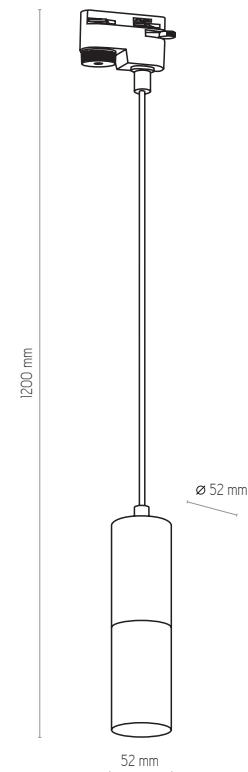

TRACER

4402

4403

4273

4275

4274

4481

4402, 4403 | TRACER | 1x GU10, 10W LED

4273, 4274, 4481, 4275 | TRACER | 1x GX53, 15W LED