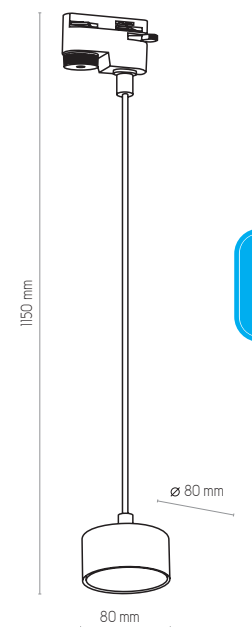

TRACER

4402

4403

4273

4275

4274

4481

4402, 4403 | TRACER | 1x GU10, 10W LED

4273, 4274, 4481, 4275 | TRACER | 1x GX53, 15W LED