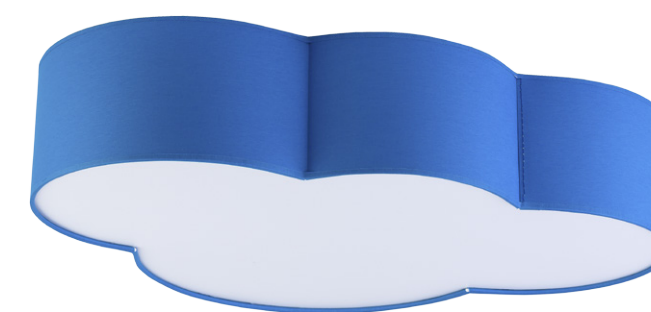

4229

4229 | CLOUD M | 2 x E27, 15W LED | AB 8978

1535

1535 | CLOUD L | 4 x E27, 15W LED | AB 8821

4230

4230 | CLOUD M | 2 x E27, 15W LED | AB 8977

1534

1534 | CLOUD L | 4 x E27, 15W LED | AB 8820