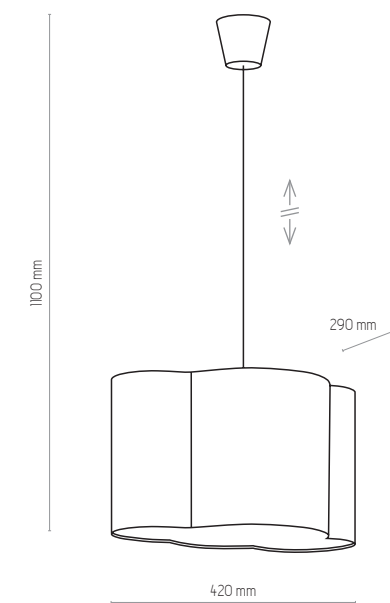

CLOUD

3360

3361

3362

3360 | CLOUD | 1x E27, 25W LED | AB 9159

3361 | CLOUD | 1x E27, 25W LED | AB 9160

3362 | CLOUD | 1x E27, 25W LED | AB 9161

abažur, metal / shade, metal / абажур, металл / Lampenschirm, Metall / abat-jour, metal