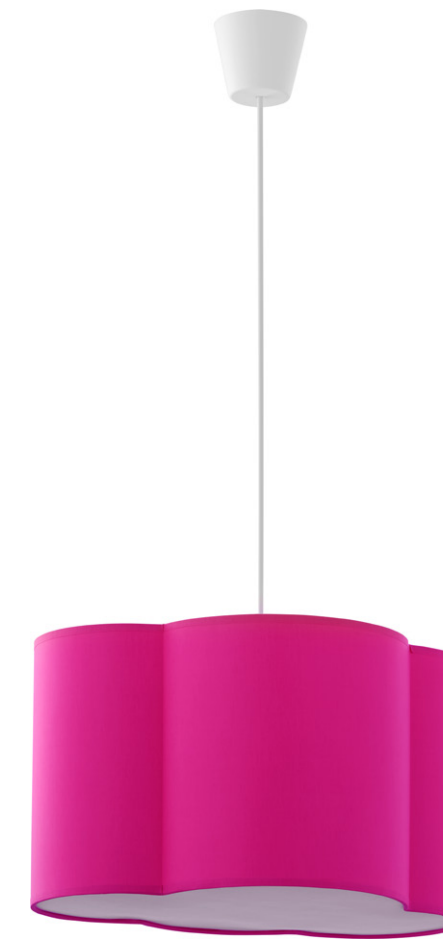

CLOUD

3360

3361

3362

3360 | CLOUD | 1x E27, 25W LED | AB 9159

3361 | CLOUD | 1x E27, 25W LED | AB 9160

3362 | CLOUD | 1x E27, 25W LED | AB 9161

abažur, metal / shade, metal / абажур, металл / Lampenschirm, Metall / abat-jour, metal