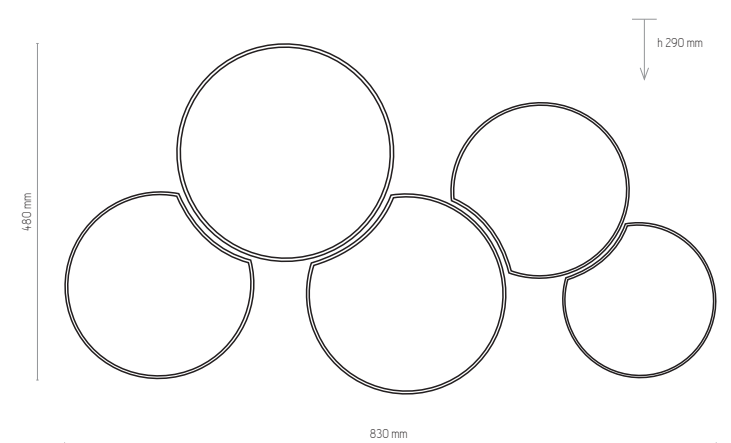

3274

3276

3275

3277

3274 | MONA KIDS | 2 x E27, 15W LED | AB 9211

3275 | MONA KIDS | 3 x E27, 15W LED | AB 9212

3276 | MONA KIDS | 4 x E27, 15W LED | AB 9213

3277 | MONA KIDS | 5 x E27, 15W LED | AB 9214