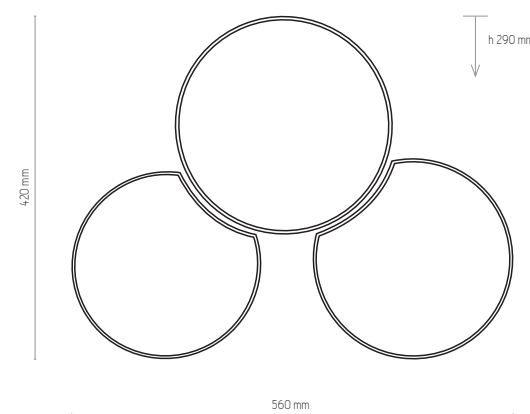

3274

3276

3275

3277

3274 | MONA KIDS | 2 x E27, 15W LED | AB 9211

3275 | MONA KIDS | 3 x E27, 15W LED | AB 9212

3276 | MONA KIDS | 4 x E27, 15W LED | AB 9213

3277 | MONA KIDS | 5 x E27, 15W LED | AB 9214