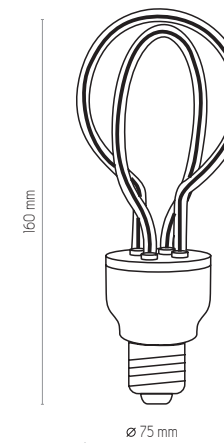

3573

3568

3577 | BULB LED |
GU10, 4000K, 480lm, 220-240V, 50 HZ, 5W

3578 | BULB LED |
GU10, 2700K, 350lm, 220-240V, 50 HZ, 5W

128 mm

ø 59 mm

132 mm

ø 95 mm

90 mm

ø 50 mm

160 mm

ø 75 mm

160 mm

ø 75 mm

3579

28 mm

ø 75 mm

3792, 3570 | BULB LED | E27, 6.5W, 220-240V, 2700K, 806lm, 50HZ

3791, 3571 | BULB LED | E27, 6.5W, 220-240V, 2700K, 806lm, 50HZ

3572, 3573 | BULB LED |
E27, 4.5W, 220-240V, 2200K, 350lm 50HZ

4370 | BULB LED |
230V 2200 K, E 27, 8W, 500lm, 50HZ