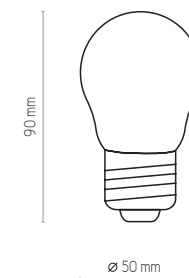

3573

3568

3577 | BULB LED |
GU10, 4000K, 480lm, 220-240V, 50 HZ, 5W

3578 | BULB LED |
GU10, 2700K, 350lm, 220-240V, 50 HZ, 5W

128 mm

ø 59 mm

132 mm

ø 95 mm

90 mm

ø 50 mm

160 mm

ø 75 mm

160 mm

ø 75 mm

3579

28 mm

ø 75 mm

3792, 3570 | BULB LED | E27, 6.5W, 220-240V, 2700K, 806lm, 50HZ

3791, 3571 | BULB LED | E27, 6.5W, 220-240V, 2700K, 806lm, 50HZ

3572, 3573 | BULB LED |
E27, 4.5W, 220-240V, 2200K, 350lm 50HZ

4370 | BULB LED |
230V 2200 K, E 27, 8W, 500lm, 50HZ