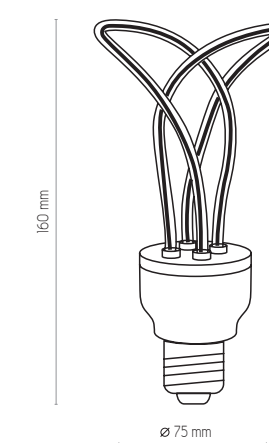

3573

3568

3577 | BULB LED |
GU10, 4000K, 480lm, 220-240V, 50 HZ, 5W

3578 | BULB LED |
GU10, 2700K, 350lm, 220-240V, 50 HZ, 5W

128 mm

ø 59 mm

132 mm

ø 95 mm

90 mm

ø 50 mm

160 mm

ø 75 mm

160 mm

ø 75 mm

3579

28 mm

ø 75 mm

3792, 3570 | BULB LED | E27, 6.5W, 220-240V, 2700K, 806lm, 50HZ

3791, 3571 | BULB LED | E27, 6.5W, 220-240V, 2700K, 806lm, 50HZ

3572, 3573 | BULB LED |
E27, 4.5W, 220-240V, 2200K, 350lm 50HZ

4370 | BULB LED |
230V 2200 K, E 27, 8W, 500lm, 50HZ