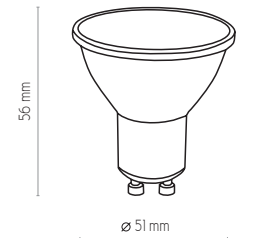

BULB LED

3792

3791

3572

4370

3577

3570

3571

3573

3568

3577 | BULB LED |
GU10, 4000K, 480lm, 220-240V, 50 HZ, 5W

3578 | BULB LED |
GU10, 2700K, 350lm, 220-240V, 50 HZ, 5W

128 mm

ø 59 mm

132 mm

ø 95 mm

90 mm

ø 50 mm

160 mm

ø 75 mm

160 mm

ø 75 mm

3579

28 mm