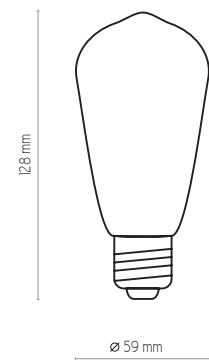

3573

3568

3577 | BULB LED |
GU10, 4000K, 480lm, 220-240V, 50 HZ, 5W

3578 | BULB LED |
GU10, 2700K, 350lm, 220-240V, 50 HZ, 5W

128 mm

ø 59 mm

132 mm

ø 95 mm

90 mm

ø 50 mm

160 mm

ø 75 mm

160 mm

ø 75 mm

3579

28 mm

ø 75 mm

3792, 3570 | BULB LED | E27, 6.5W, 220-240V, 2700K, 806lm, 50HZ

3791, 3571 | BULB LED | E27, 6.5W, 220-240V, 2700K, 806lm, 50HZ

3572, 3573 | BULB LED |
E27, 4.5W, 220-240V, 2200K, 350lm 50HZ

4370 | BULB LED |
230V 2200 K, E 27, 8W, 500lm, 50HZ