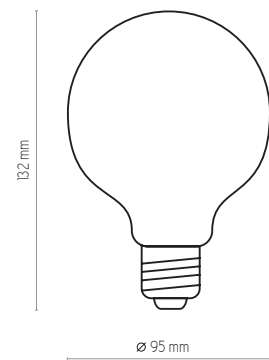

3573

3568

3577 | BULB LED |
GU10, 4000K, 480lm, 220-240V, 50 HZ, 5W

3578 | BULB LED |
GU10, 2700K, 350lm, 220-240V, 50 HZ, 5W

128 mm

ø 59 mm

132 mm

ø 95 mm

90 mm

ø 50 mm

160 mm

ø 75 mm

160 mm

ø 75 mm

3579

28 mm

ø 75 mm

3792, 3570 | BULB LED | E27, 6.5W, 220-240V, 2700K, 806lm, 50HZ

3791, 3571 | BULB LED | E27, 6.5W, 220-240V, 2700K, 806lm, 50HZ

3572, 3573 | BULB LED |
E27, 4.5W, 220-240V, 2200K, 350lm 50HZ

4370 | BULB LED |
230V 2200 K, E 27, 8W, 500lm, 50HZ