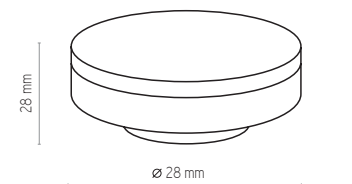

3573

3568

3577 | BULB LED |
GU10, 4000K, 480lm, 220-240V, 50 HZ, 5W

3578 | BULB LED |
GU10, 2700K, 350lm, 220-240V, 50 HZ, 5W

128 mm

ø 59 mm

132 mm

ø 95 mm

90 mm

ø 50 mm

160 mm

ø 75 mm

160 mm

ø 75 mm

3579

28 mm