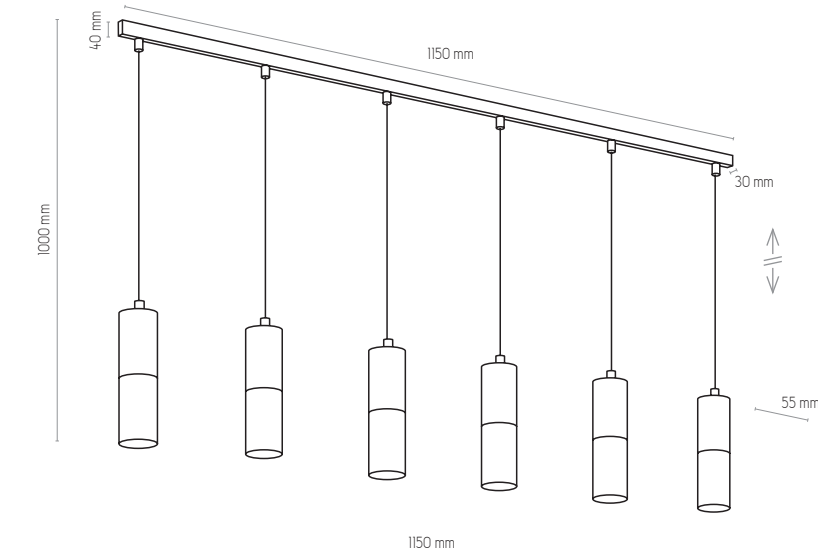

ELIT
BLACK

4368

4368 | ELITE BLACK | 6 x GU10, 10W LED