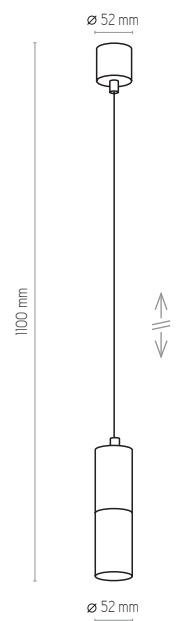

ELIT BLACK

4369

4366

4364

4367

4369 | ELITE BLACK | 1x GU10, 10W LED

4366 | ELITE BLACK | 1x GU10, 10W LED

4364 | ELITE BLACK | 4x GU10, 10W LED

4367 | ELITE BLACK | 4x GU10, 10W LED