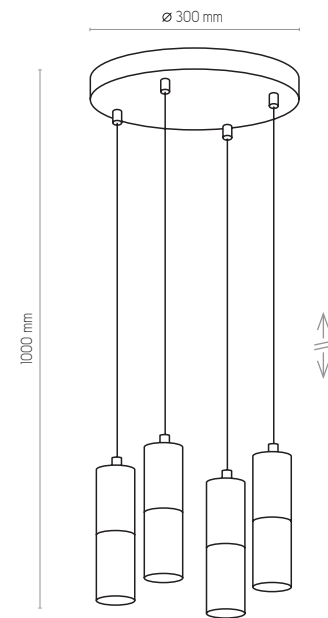

ELIT BLACK

4369

4366

4364

4367

4369 | ELITE BLACK | 1x GU10, 10W LED

4366 | ELITE BLACK | 1x GU10, 10W LED

4364 | ELITE BLACK | 4x GU10, 10W LED

4367 | ELITE BLACK | 4x GU10, 10W LED