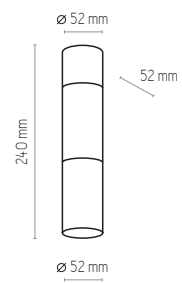

ELIT BLACK

4369

4366

4364

4367

4369 | ELITE BLACK | 1x GU10, 10W LED

4366 | ELITE BLACK | 1x GU10, 10W LED

4364 | ELITE BLACK | 4x GU10, 10W LED