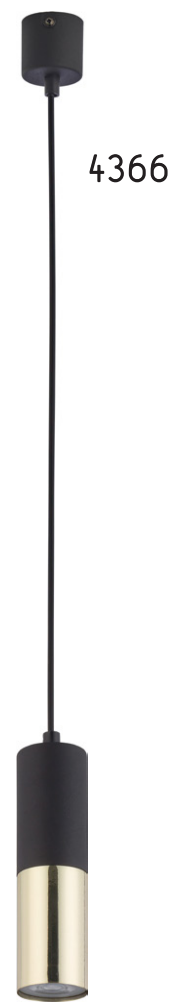

ELIT BLACK

4369

4366

4364

4367

4369 | ELITE BLACK | 1x GU10, 10W LED

4366 | ELITE BLACK | 1x GU10, 10W LED

4364 | ELITE BLACK | 4x GU10, 10W LED

4367 | ELITE BLACK | 4x GU10, 10W LED