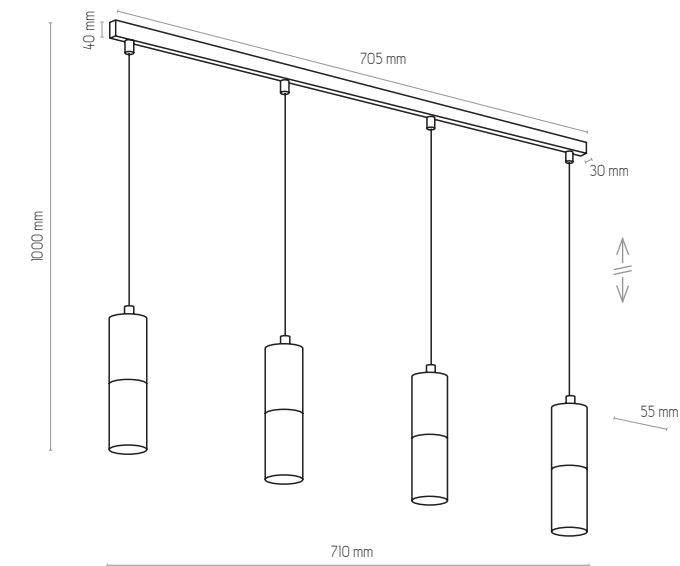

ELIT BLACK

4369

4366

4364

4367

4369 | ELITE BLACK | 1x GU10, 10W LED

4366 | ELITE BLACK | 1x GU10, 10W LED

4364 | ELITE BLACK | 4x GU10, 10W LED

4367 | ELITE BLACK | 4x GU10, 10W LED