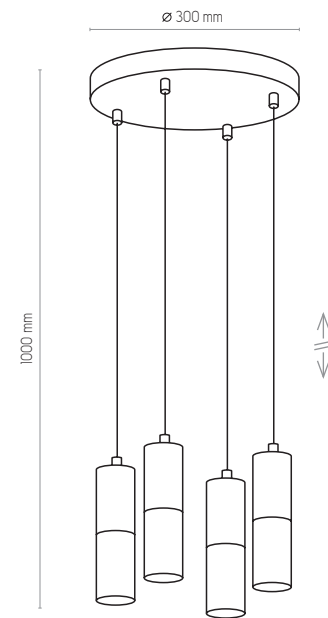

ELIT WHITE

4359

4356

4356 | ELITE WHITE | 1x GU10, 10W LED

4354

4354 | ELITE WHITE | 4 x GU10, 10W LED

4357

4357 | ELITE WHITE | 4 x GU10, 10W LED

4359 | ELITE WHITE | 1x GU10, 10W LED