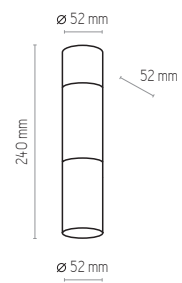

ELIT WHITE

4359

4356

4356 | ELITE WHITE | 1x GU10, 10W LED

4354

4354 | ELITE WHITE | 4 x GU10, 10W LED

4357

4357 | ELITE WHITE | 4 x GU10, 10W LED

4359 | ELITE WHITE | 1x GU10, 10W LED