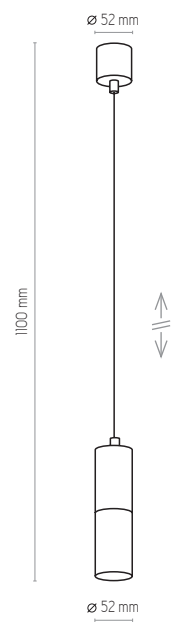

ELIT WHITE

4359

4356

4356 | ELITE WHITE | 1x GU10, 10W LED

4354

4354 | ELITE WHITE | 4 x GU10, 10W LED

4357

4357 | ELITE WHITE | 4 x GU10, 10W LED

4359 | ELITE WHITE | 1x GU10, 10W LED