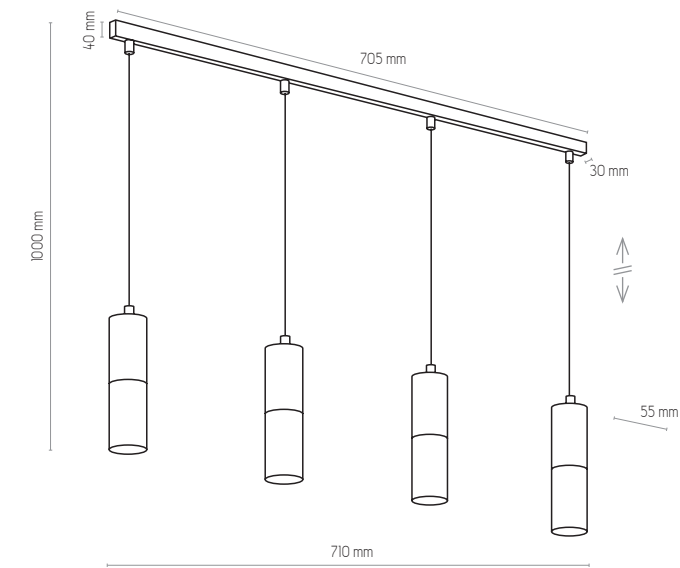

ELIT WHITE

4359

4356

4356 | ELITE WHITE | 1x GU10, 10W LED

4354

4354 | ELITE WHITE | 4 x GU10, 10W LED

4357

4357 | ELITE WHITE | 4 x GU10, 10W LED

4359 | ELITE WHITE | 1x GU10, 10W LED